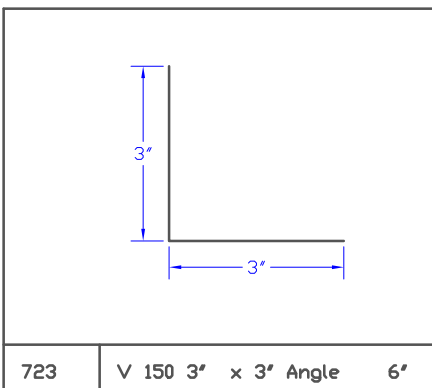

Stock Flashing

Stock Flashing

Stock Flashing

Stock Flashing

Stock Flashing

Stock Flashing

785 24' Backpan 3' to 10' 24'

786 6' Skylight Corner

787 6' T- Rake Flashing 6'

788 0A1 Drip Edge 5'

789 01B Drip Edge 5.75'

790 02A Starter 6'

791 02C Starter 6'

792 02E Starter 6.5'

793 03A Valley 17'

Stock Flashing

Stock Flashing

819 | 07A Counter | 6'

820 | 9" Gravel Stop | 9'

821 | Gravel Stop 2 | 8.75'

822 | |

823 | |

824 | |

825 | |