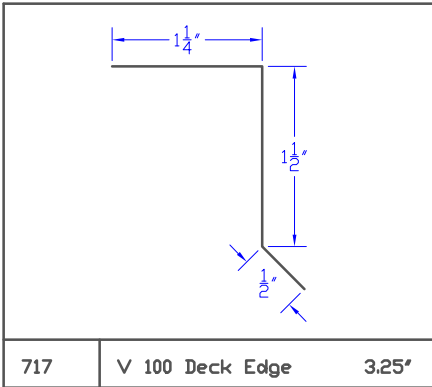

Stock Flashing

Stock Flashing

Stock Flashing

Stock Flashing

Stock Flashing

Stock Flashing

785 24' Backpan 3' to 10' 24'

786 6' Skylight Corner

787 6' T- Rake Flashing 6'

788 0A1 Drip Edge 5'

789 01B Drip Edge 5.75'

790 02A Starter 6'

791 02C Starter 6'

792 02E Starter 6.5'

793 03A Valley 17'

Stock Flashing

Stock Flashing

819 | 07A Counter | 6'

820 | 9" Gravel Stop | 9'

821 | Gravel Stop 2 | 8.75'

822 | |

823 | |

824 | |

825 | |