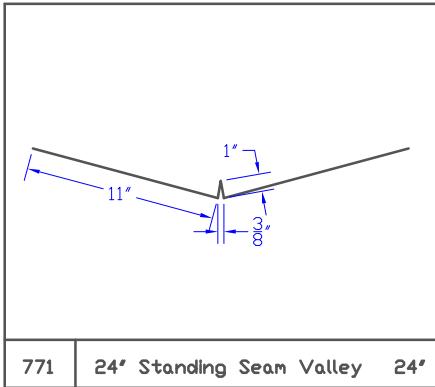

Stock Flashing

Stock Flashing

Stock Flashing

Stock Flashing

Stock Flashing

Stock Flashing

785 24' Backpan 3' to 10' 24'

786 6' Skylight Corner

787 6' T- Rake Flashing 6'

788 0A1 Drip Edge 5'

789 01B Drip Edge 5.75'

790 02A Starter 6'

791 02C Starter 6'

792 02E Starter 6.5'

793 03A Valley 17'

Stock Flashing

Stock Flashing

819 | 07A Counter | 6'

820 | 9" Gravel Stop | 9'

821 | Gravel Stop 2 | 8.75'

822 | |

823 | |

824 | |

825 | |

826 | |

827 | |

Stock Flashing

915 Type 'D' Gutter 24'

916 Type 'D' Gutter 22'

917 Type 'A' Gutter 19.5'

918 Type 'A' Gutter 17.5'

919 3' x 3' Downspout