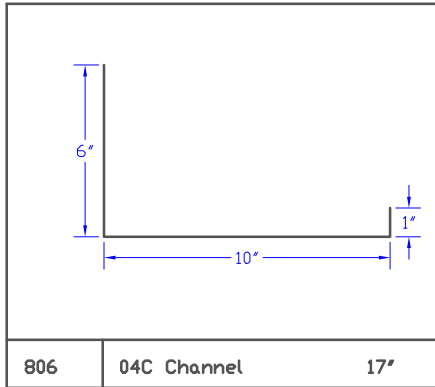

787 6' T- Rake Flashing 6'

788 0A1 Drip Edge 5'

789 01B Drip Edge 5.75'

790 02A Starter 6'

791 02C Starter 6'

792 02E Starter 6.5'

793 03A Valley 17'

Stock Flashing

Stock Flashing

819 | 07A Counter | 6'

820 | 9" Gravel Stop | 9'

821 | Gravel Stop 2 | 8.75'

822 | |

823 | |

824 | |

825 | |