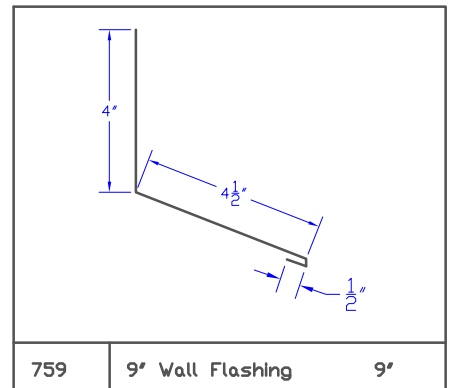

Stock Flashing

Stock Flashing

Stock Flashing

Stock Flashing

Stock Flashing

Stock Flashing

785 24' Backpan 3' to 10' 24'

786 6' Skylight Corner

787 6' T- Rake Flashing 6'

788 0A1 Drip Edge 5'

789 01B Drip Edge 5.75'

790 02A Starter 6'

791 02C Starter 6'

792 02E Starter 6.5'

793 03A Valley 17'

Stock Flashing

Stock Flashing

819 | 07A Counter | 6'

820 | 9" Gravel Stop | 9'

821 | Gravel Stop 2 | 8.75'

822 | |

823 | |

824 | |

825 | |