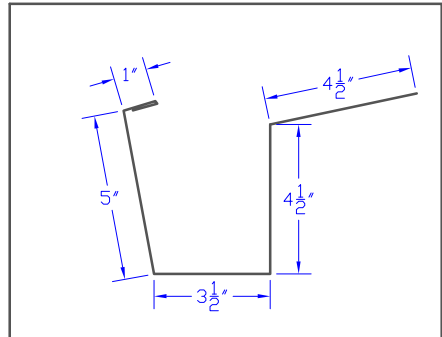

Stock Flashing

819 | 07A Counter | 6'

820 | 9" Gravel Stop | 9'

821 | Gravel Stop 2 | 8.75'

822 | |

823 | |

824 | |

825 | |

826 | |

827 | |

Stock Flashing

915 Type 'D' Gutter 24'

916 Type 'D' Gutter 22'

917 Type 'A' Gutter 19.5'

918 Type 'A' Gutter 17.5'

919 3' x 3' Downspout

920 4' x 4' Downspout

921 3' Outlet

922 4' Outlet