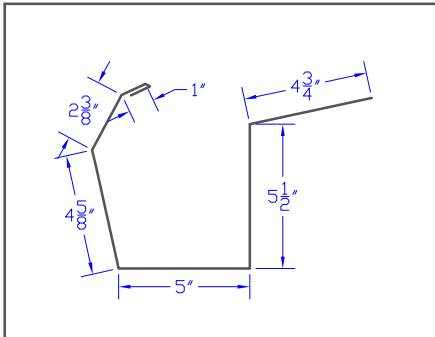

Stock Flashing

819 | 07A Counter | 6'

820 | 9" Gravel Stop | 9'

821 | Gravel Stop 2 | 8.75'

822 | |

823 | |

824 | |

825 | |

826 | |

827 | |

Stock Flashing

915 Type 'D' Gutter 24'

916 Type 'D' Gutter 22'

917 Type 'A' Gutter 19.5'

918 Type 'A' Gutter 17.5'

919 3' x 3' Downspout

920 4' x 4' Downspout

921 3' Outlet

922 4' Outlet