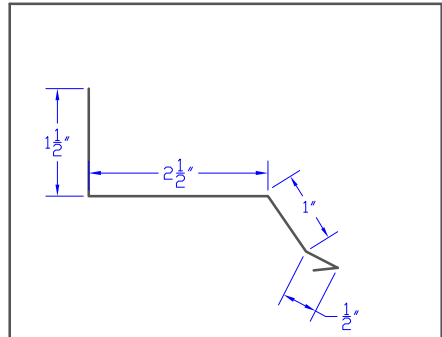

Stock Flashing

Stock Flashing

Stock Flashing

Stock Flashing

Stock Flashing

Stock Flashing

785 24' Backpan 3' to 10' 24'

786 6' Skylight Corner

787 6' T- Rake Flashing 6'

788 0A1 Drip Edge 5'

789 01B Drip Edge 5.75'

790 02A Starter 6'

791 02C Starter 6'

792 02E Starter 6.5'

793 03A Valley 17'

Stock Flashing

Stock Flashing

819 | 07A Counter | 6'

820 | 9" Gravel Stop | 9'

821 | Gravel Stop 2 | 8.75'

822 | |

823 | |

824 | |

825 | |

826 | |

827 | |

Stock Flashing

915 Type 'D' Gutter 24'

916 Type 'D' Gutter 22'

917 Type 'A' Gutter 19.5'

918 Type 'A' Gutter 17.5'

919 3' x 3' Downspout