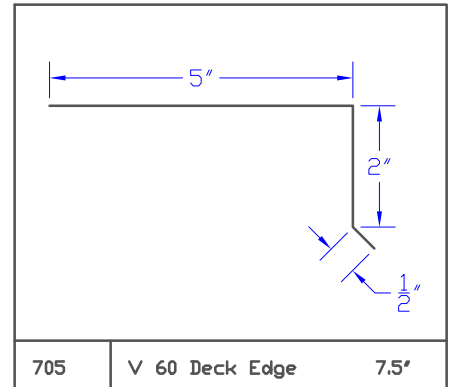

Stock Flashing

Stock Flashing

Stock Flashing

Stock Flashing

Stock Flashing

Stock Flashing

785 24' Backpan 3' to 10' 24'

786 6' Skylight Corner

787 6' T- Rake Flashing 6'

788 0A1 Drip Edge 5'

789 01B Drip Edge 5.75'

790 02A Starter 6'

791 02C Starter 6'

792 02E Starter 6.5'

793 03A Valley 17'

Stock Flashing

Stock Flashing

819 | 07A Counter | 6'

820 | 9" Gravel Stop | 9'

821 | Gravel Stop 2 | 8.75'

822 | |

823 | |

824 | |

825 | |