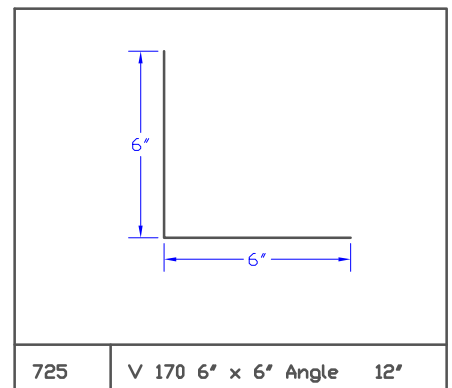

Stock Flashing

Stock Flashing

Stock Flashing

Stock Flashing

Stock Flashing

Stock Flashing

785 24' Backpan 3' to 10' 24'

786 6' Skylight Corner

787 6' T- Rake Flashing 6'

788 0A1 Drip Edge 5'

789 01B Drip Edge 5.75'

790 02A Starter 6'

791 02C Starter 6'

792 02E Starter 6.5'

793 03A Valley 17'

Stock Flashing

Stock Flashing

819 | 07A Counter | 6'

820 | 9" Gravel Stop | 9'

821 | Gravel Stop 2 | 8.75'

822 | |

823 | |

824 | |

825 | |