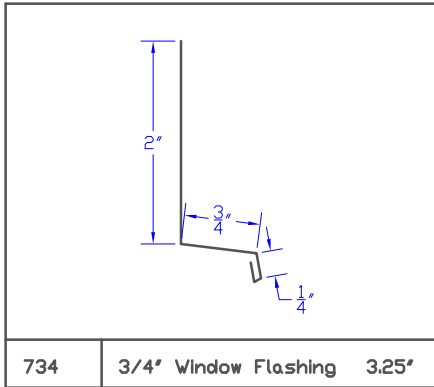

Stock Flashing

Stock Flashing

Stock Flashing

Stock Flashing

Stock Flashing

Stock Flashing

785 24' Backpan 3' to 10' 24'

786 6' Skylight Corner

787 6' T- Rake Flashing 6'

788 0A1 Drip Edge 5'

789 01B Drip Edge 5.75'

790 02A Starter 6'

791 02C Starter 6'

792 02E Starter 6.5'

793 03A Valley 17'

Stock Flashing

Stock Flashing

819 | 07A Counter | 6'

820 | 9" Gravel Stop | 9'

821 | Gravel Stop 2 | 8.75'

822 | |

823 | |

824 | |

825 | |