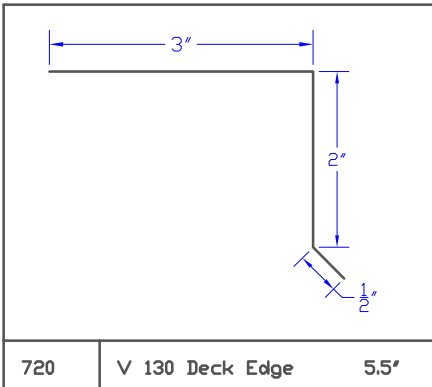

Stock Flashing

Stock Flashing

Stock Flashing

Stock Flashing

Stock Flashing

Stock Flashing

785 24' Backpan 3' to 10' 24'

786 6' Skylight Corner

787 6' T- Rake Flashing 6'

788 0A1 Drip Edge 5'

789 01B Drip Edge 5.75'

790 02A Starter 6'

791 02C Starter 6'

792 02E Starter 6.5'

793 03A Valley 17'

Stock Flashing

Stock Flashing

819 | 07A Counter | 6'

820 | 9" Gravel Stop | 9'

821 | Gravel Stop 2 | 8.75'

822 | |

823 | |

824 | |

825 | |