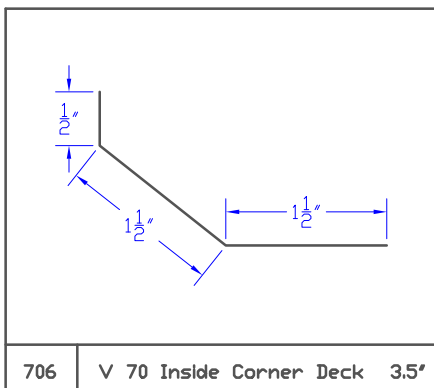

Stock Flashing

Stock Flashing

Stock Flashing

Stock Flashing

Stock Flashing

Stock Flashing

785 24' Backpan 3' to 10' 24'

786 6' Skylight Corner

787 6' T- Rake Flashing 6'

788 0A1 Drip Edge 5'

789 01B Drip Edge 5.75'

790 02A Starter 6'

791 02C Starter 6'

792 02E Starter 6.5'

793 03A Valley 17'

Stock Flashing

Stock Flashing

819 | 07A Counter | 6'

820 | 9" Gravel Stop | 9'

821 | Gravel Stop 2 | 8.75'

822 | |

823 | |

824 | |

825 | |