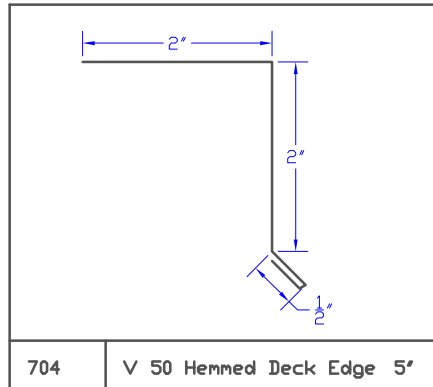

Stock Flashing

Stock Flashing

Stock Flashing

Stock Flashing

Stock Flashing

Stock Flashing

785 24' Backpan 3' to 10' 24'

786 6' Skylight Corner

787 6' T- Rake Flashing 6'

788 0A1 Drip Edge 5'

789 01B Drip Edge 5.75'

790 02A Starter 6'

791 02C Starter 6'

792 02E Starter 6.5'

793 03A Valley 17'

Stock Flashing

Stock Flashing

819 | 07A Counter | 6'

820 | 9" Gravel Stop | 9'

821 | Gravel Stop 2 | 8.75'

822 | |

823 | |

824 | |

825 | |

826 | |

827 | |

Stock Flashing

915 Type 'D' Gutter 24'

916 Type 'D' Gutter 22'

917 Type 'A' Gutter 19.5'

918 Type 'A' Gutter 17.5'

919 3' x 3' Downspout