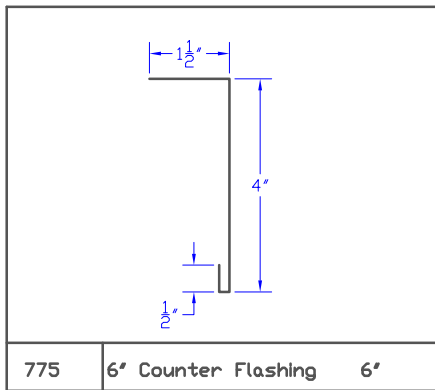

Stock Flashing

Stock Flashing

Stock Flashing

Stock Flashing

Stock Flashing

Stock Flashing

785 24' Backpan 3' to 10' 24'

786 6' Skylight Corner

787 6' T- Rake Flashing 6'

788 0A1 Drip Edge 5'

789 01B Drip Edge 5.75'

790 02A Starter 6'

791 02C Starter 6'

792 02E Starter 6.5'

793 03A Valley 17'

Stock Flashing

Stock Flashing

819 | 07A Counter | 6'

820 | 9" Gravel Stop | 9'

821 | Gravel Stop 2 | 8.75'

822 | |

823 | |

824 | |

825 | |