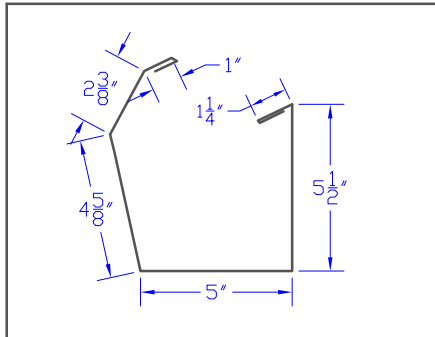

Stock Flashing

819 | 07A Counter | 6'

820 | 9" Gravel Stop | 9'

821 | Gravel Stop 2 | 8.75'

822 | |

823 | |

824 | |

825 | |

826 | |

827 | |

Stock Flashing

915 Type 'D' Gutter 24'

916 Type 'D' Gutter 22'

917 Type 'A' Gutter 19.5'

918 Type 'A' Gutter 17.5'

919 3' x 3' Downspout

920 4' x 4' Downspout

921 3' Outlet

922 4' Outlet