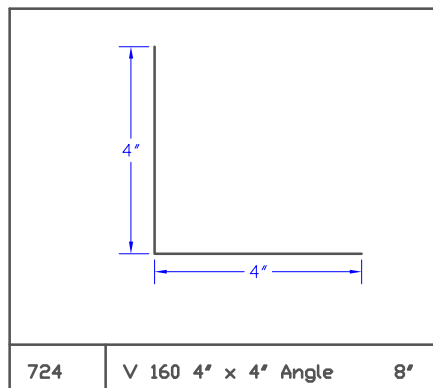

Stock Flashing

Stock Flashing

Stock Flashing

Stock Flashing

Stock Flashing

Stock Flashing

785 24' Backpan 3' to 10' 24'

786 6' Skylight Corner

787 6' T- Rake Flashing 6'

788 0A1 Drip Edge 5'

789 01B Drip Edge 5.75'

790 02A Starter 6'

791 02C Starter 6'

792 02E Starter 6.5'

793 03A Valley 17'

Stock Flashing

Stock Flashing

819 | 07A Counter | 6'

820 | 9" Gravel Stop | 9'

821 | Gravel Stop 2 | 8.75'

822 | |

823 | |

824 | |

825 | |