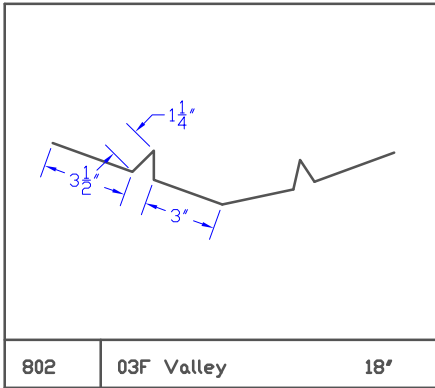

Stock Flashing

Stock Flashing

Stock Flashing

Stock Flashing

Stock Flashing

Stock Flashing

785 24' Backpan 3' to 10' 24'

786 6' Skylight Corner

787 6' T- Rake Flashing 6'

788 0A1 Drip Edge 5'

789 01B Drip Edge 5.75'

790 02A Starter 6'

791 02C Starter 6'

792 02E Starter 6.5'

793 03A Valley 17'

Stock Flashing

Stock Flashing

819 | 07A Counter | 6'

820 | 9" Gravel Stop | 9'

821 | Gravel Stop 2 | 8.75'

822 | |

823 | |

824 | |

825 | |

826 | |

827 | |

Stock Flashing

915 Type 'D' Gutter 24'

916 Type 'D' Gutter 22'

917 Type 'A' Gutter 19.5'

918 Type 'A' Gutter 17.5'

919 3' x 3' Downspout