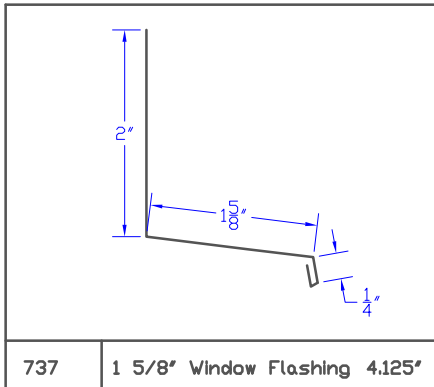

Stock Flashing

Stock Flashing

Stock Flashing

Stock Flashing

Stock Flashing

Stock Flashing

785 24' Backpan 3' to 10' 24'

786 6' Skylight Corner

787 6' T- Rake Flashing 6'

788 0A1 Drip Edge 5'

789 01B Drip Edge 5.75'

790 02A Starter 6'

791 02C Starter 6'

792 02E Starter 6.5'

793 03A Valley 17'

Stock Flashing

Stock Flashing

819 | 07A Counter | 6'

820 | 9" Gravel Stop | 9'

821 | Gravel Stop 2 | 8.75'

822 | |

823 | |

824 | |

825 | |