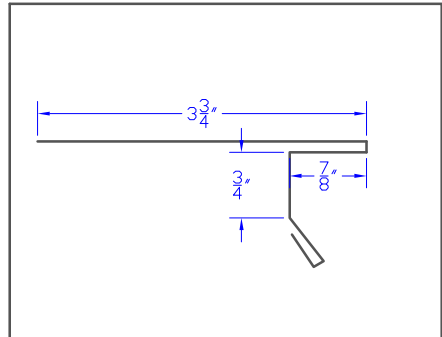

Stock Flashing

Stock Flashing

Stock Flashing

Stock Flashing

Stock Flashing

Stock Flashing

785 24' Backpan 3' to 10' 24'

786 6' Skylight Corner

787 6' T- Rake Flashing 6'

788 0A1 Drip Edge 5'

789 01B Drip Edge 5.75'

790 02A Starter 6'

791 02C Starter 6'

792 02E Starter 6.5'

793 03A Valley 17'

Stock Flashing

Stock Flashing

819 | 07A Counter | 6'

820 | 9" Gravel Stop | 9'

821 | Gravel Stop 2 | 8.75'

822 | |

823 | |

824 | |

825 | |

826 | |

827 | |

Stock Flashing

915 Type 'D' Gutter 24'

916 Type 'D' Gutter 22'

917 Type 'A' Gutter 19.5'

918 Type 'A' Gutter 17.5'

919 3' x 3' Downspout