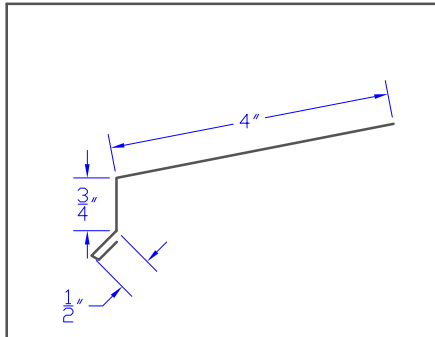

Stock Flashing

Stock Flashing

Stock Flashing

Stock Flashing

Stock Flashing

Stock Flashing

785 24' Backpan 3' to 10' 24'

786 6' Skylight Corner

787 6' T- Rake Flashing 6'

788 0A1 Drip Edge 5'

789 01B Drip Edge 5.75'

790 02A Starter 6'

791 02C Starter 6'

792 02E Starter 6.5'

793 03A Valley 17'

Stock Flashing

Stock Flashing

819 | 07A Counter | 6'

820 | 9" Gravel Stop | 9'

821 | Gravel Stop 2 | 8.75'

822 | |

823 | |

824 | |

825 | |

826 | |

827 | |

Stock Flashing

915 Type 'D' Gutter 24'

916 Type 'D' Gutter 22'

917 Type 'A' Gutter 19.5'

918 Type 'A' Gutter 17.5'

919 3' x 3' Downspout