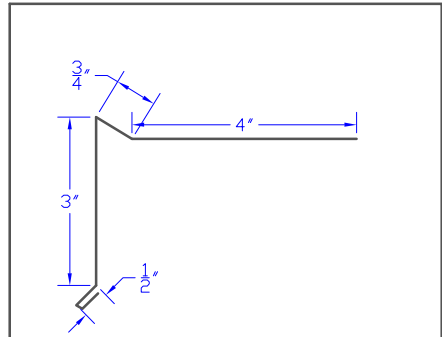

Stock Flashing

Stock Flashing

Stock Flashing

Stock Flashing

Stock Flashing

Stock Flashing

785 24' Backpan 3' to 10' 24'

786 6' Skylight Corner

787 6' T- Rake Flashing 6'

788 0A1 Drip Edge 5'

789 01B Drip Edge 5.75'

790 02A Starter 6'

791 02C Starter 6'

792 02E Starter 6.5'

793 03A Valley 17'

Stock Flashing

Stock Flashing

819 | 07A Counter | 6'

820 | 9" Gravel Stop | 9'

821 | Gravel Stop 2 | 8.75'

822 | |

823 | |

824 | |

825 | |

826 | |

827 | |

Stock Flashing

915 Type 'D' Gutter 24'

916 Type 'D' Gutter 22'

917 Type 'A' Gutter 19.5'

918 Type 'A' Gutter 17.5'

919 3' x 3' Downspout