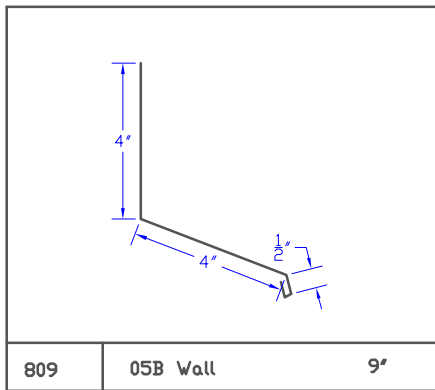

Stock Flashing

Stock Flashing

Stock Flashing

Stock Flashing

Stock Flashing

Stock Flashing

785 24' Backpan 3' to 10' 24'

786 6' Skylight Corner

787 6' T- Rake Flashing 6'

788 0A1 Drip Edge 5'

789 01B Drip Edge 5.75'

790 02A Starter 6'

791 02C Starter 6'

792 02E Starter 6.5'

793 03A Valley 17'

Stock Flashing

Stock Flashing

819 | 07A Counter | 6'

820 | 9" Gravel Stop | 9'

821 | Gravel Stop 2 | 8.75'

822 | |

823 | |

824 | |

825 | |

826 | |

827 | |

Stock Flashing

915 Type 'D' Gutter 24'

916 Type 'D' Gutter 22'

917 Type 'A' Gutter 19.5'

918 Type 'A' Gutter 17.5'

919 3' x 3' Downspout