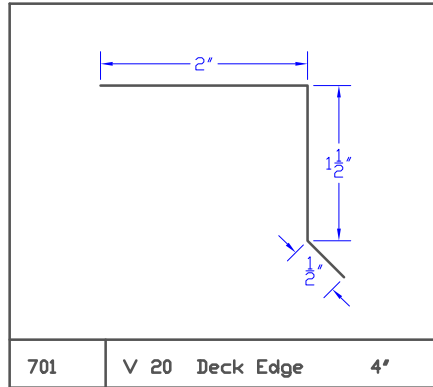

Stock Flashing

Stock Flashing

Stock Flashing

Stock Flashing

Stock Flashing

Stock Flashing

785 24' Backpan 3' to 10' 24'

786 6' Skylight Corner

787 6' T- Rake Flashing 6'

788 0A1 Drip Edge 5'

789 01B Drip Edge 5.75'

790 02A Starter 6'

791 02C Starter 6'

792 02E Starter 6.5'

793 03A Valley 17'

Stock Flashing

Stock Flashing

819 | 07A Counter | 6'

820 | 9" Gravel Stop | 9'

821 | Gravel Stop 2 | 8.75'

822 | |

823 | |

824 | |

825 | |