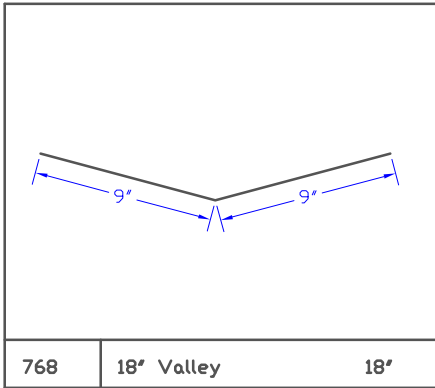

Stock Flashing

Stock Flashing

Stock Flashing

Stock Flashing

Stock Flashing

Stock Flashing

785 24' Backpan 3' to 10' 24'

786 6' Skylight Corner

787 6' T- Rake Flashing 6'

788 0A1 Drip Edge 5'

789 01B Drip Edge 5.75'

790 02A Starter 6'

791 02C Starter 6'

792 02E Starter 6.5'

793 03A Valley 17'

Stock Flashing

Stock Flashing

819 | 07A Counter | 6'

820 | 9" Gravel Stop | 9'

821 | Gravel Stop 2 | 8.75'

822 | |

823 | |

824 | |

825 | |