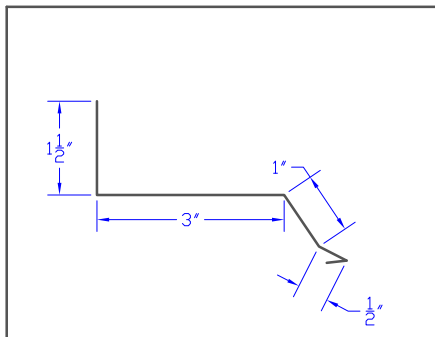

Stock Flashing

Stock Flashing

Stock Flashing

Stock Flashing

Stock Flashing

Stock Flashing

785 24' Backpan 3' to 10' 24'

786 6' Skylight Corner

787 6' T- Rake Flashing 6'

788 0A1 Drip Edge 5'

789 01B Drip Edge 5.75'

790 02A Starter 6'

791 02C Starter 6'

792 02E Starter 6.5'

793 03A Valley 17'

Stock Flashing

Stock Flashing

819 | 07A Counter | 6'

820 | 9" Gravel Stop | 9'

821 | Gravel Stop 2 | 8.75'

822 | |

823 | |

824 | |

825 | |

826 | |

827 | |

Stock Flashing

915 Type 'D' Gutter 24'

916 Type 'D' Gutter 22'

917 Type 'A' Gutter 19.5'

918 Type 'A' Gutter 17.5'

919 3' x 3' Downspout