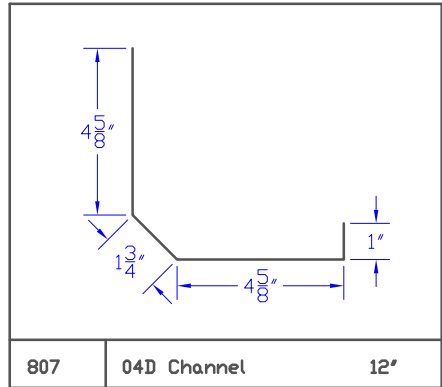

Stock Flashing

Stock Flashing

Stock Flashing

Stock Flashing

Stock Flashing

Stock Flashing

785 24' Backpan 3' to 10' 24'

786 6' Skylight Corner

787 6' T- Rake Flashing 6'

788 0A1 Drip Edge 5'

789 01B Drip Edge 5.75'

790 02A Starter 6'

791 02C Starter 6'

792 02E Starter 6.5'

793 03A Valley 17'

Stock Flashing

Stock Flashing

819 | 07A Counter | 6'

820 | 9" Gravel Stop | 9'

821 | Gravel Stop 2 | 8.75'

822 | |

823 | |

824 | |

825 | |