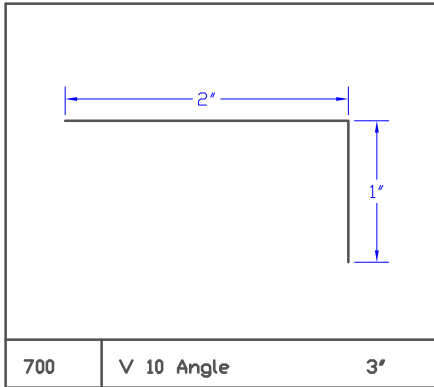

Stock Flashing

Stock Flashing

Stock Flashing

Stock Flashing

Stock Flashing

Stock Flashing

785 24' Backpan 3' to 10' 24'

786 6' Skylight Corner

787 6' T- Rake Flashing 6'

788 0A1 Drip Edge 5'

789 01B Drip Edge 5.75'

790 02A Starter 6'

791 02C Starter 6'

792 02E Starter 6.5'

793 03A Valley 17'

Stock Flashing

Stock Flashing

819 | 07A Counter | 6'

820 | 9" Gravel Stop | 9'

821 | Gravel Stop 2 | 8.75'

822 | |

823 | |

824 | |

825 | |