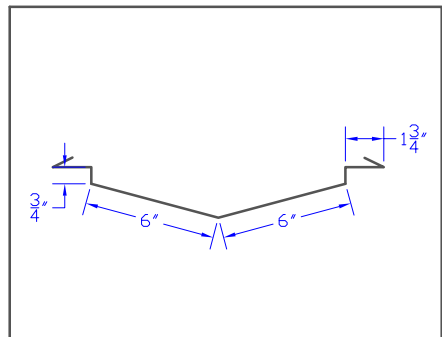

Stock Flashing

Stock Flashing

Stock Flashing

Stock Flashing

Stock Flashing

Stock Flashing

785 24' Backpan 3' to 10' 24'

786 6' Skylight Corner

787 6' T- Rake Flashing 6'

788 0A1 Drip Edge 5'

789 01B Drip Edge 5.75'

790 02A Starter 6'

791 02C Starter 6'

792 02E Starter 6.5'

793 03A Valley 17'

Stock Flashing

Stock Flashing

819 | 07A Counter | 6'

820 | 9" Gravel Stop | 9'

821 | Gravel Stop 2 | 8.75'

822 | |

823 | |

824 | |

825 | |

826 | |

827 | |

Stock Flashing

915 Type 'D' Gutter 24'

916 Type 'D' Gutter 22'

917 Type 'A' Gutter 19.5'

918 Type 'A' Gutter 17.5'

919 3' x 3' Downspout