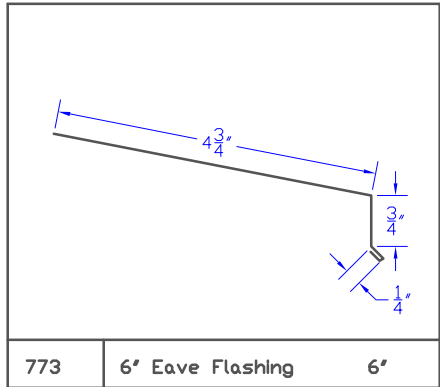

Stock Flashing

Stock Flashing

Stock Flashing

Stock Flashing

Stock Flashing

Stock Flashing

785 24' Backpan 3' to 10' 24'

786 6' Skylight Corner

787 6' T- Rake Flashing 6'

788 0A1 Drip Edge 5'

789 01B Drip Edge 5.75'

790 02A Starter 6'

791 02C Starter 6'

792 02E Starter 6.5'

793 03A Valley 17'

Stock Flashing

Stock Flashing

819 | 07A Counter | 6'

820 | 9" Gravel Stop | 9'

821 | Gravel Stop 2 | 8.75'

822 | |

823 | |

824 | |

825 | |