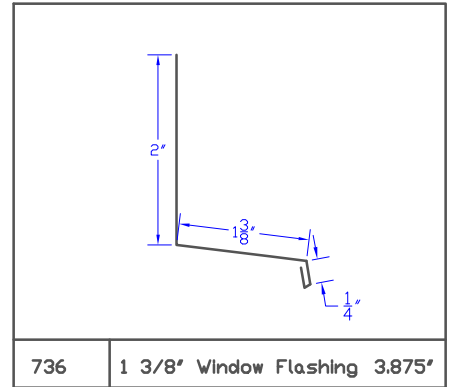

Stock Flashing

Stock Flashing

Stock Flashing

Stock Flashing

Stock Flashing

Stock Flashing

785 24' Backpan 3' to 10' 24'

786 6' Skylight Corner

787 6' T- Rake Flashing 6'

788 0A1 Drip Edge 5'

789 01B Drip Edge 5.75'

790 02A Starter 6'

791 02C Starter 6'

792 02E Starter 6.5'

793 03A Valley 17'

Stock Flashing

Stock Flashing

819 | 07A Counter | 6'

820 | 9" Gravel Stop | 9'

821 | Gravel Stop 2 | 8.75'

822 | |

823 | |

824 | |

825 | |