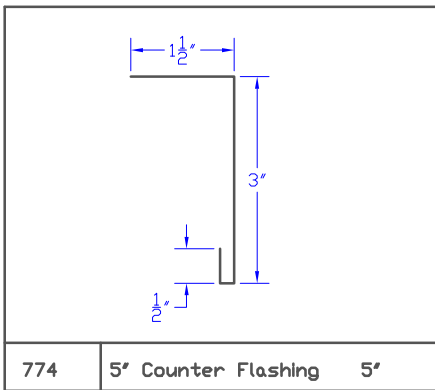

Stock Flashing

Stock Flashing

Stock Flashing

Stock Flashing

Stock Flashing

Stock Flashing

785 24' Backpan 3' to 10' 24'

786 6' Skylight Corner

787 6' T- Rake Flashing 6'

788 0A1 Drip Edge 5'

789 01B Drip Edge 5.75'

790 02A Starter 6'

791 02C Starter 6'

792 02E Starter 6.5'

793 03A Valley 17'

Stock Flashing

Stock Flashing

819 | 07A Counter | 6'

820 | 9" Gravel Stop | 9'

821 | Gravel Stop 2 | 8.75'

822 | |

823 | |

824 | |

825 | |