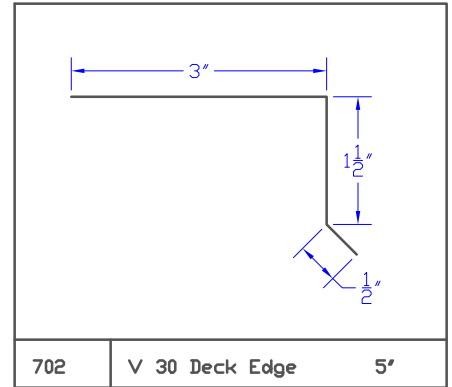

Stock Flashing

Stock Flashing

Stock Flashing

Stock Flashing

Stock Flashing

Stock Flashing

785 24' Backpan 3' to 10' 24'

786 6' Skylight Corner

787 6' T- Rake Flashing 6'

788 0A1 Drip Edge 5'

789 01B Drip Edge 5.75'

790 02A Starter 6'

791 02C Starter 6'

792 02E Starter 6.5'

793 03A Valley 17'

Stock Flashing

Stock Flashing

819 | 07A Counter | 6'

820 | 9" Gravel Stop | 9'

821 | Gravel Stop 2 | 8.75'

822 | |

823 | |

824 | |

825 | |