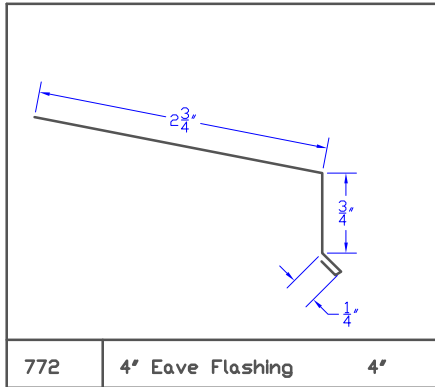

Stock Flashing

Stock Flashing

Stock Flashing

Stock Flashing

Stock Flashing

Stock Flashing

785 24' Backpan 3' to 10' 24'

786 6' Skylight Corner

787 6' T- Rake Flashing 6'

788 0A1 Drip Edge 5'

789 01B Drip Edge 5.75'

790 02A Starter 6'

791 02C Starter 6'

792 02E Starter 6.5'

793 03A Valley 17'

Stock Flashing

Stock Flashing

819 | 07A Counter | 6'

820 | 9" Gravel Stop | 9'

821 | Gravel Stop 2 | 8.75'

822 | |

823 | |

824 | |

825 | |