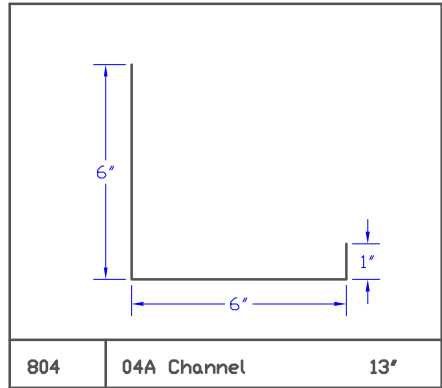

787 6' T- Rake Flashing 6'

788 0A1 Drip Edge 5'

789 01B Drip Edge 5.75'

790 02A Starter 6'

791 02C Starter 6'

792 02E Starter 6.5'

793 03A Valley 17'

Stock Flashing

Stock Flashing

819 | 07A Counter | 6'

820 | 9" Gravel Stop | 9'

821 | Gravel Stop 2 | 8.75'

822 | |

823 | |

824 | |

825 | |