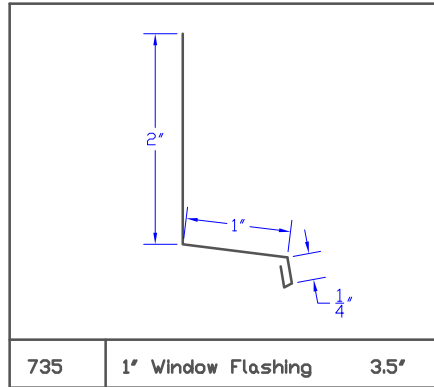

Stock Flashing

Stock Flashing

Stock Flashing

Stock Flashing

Stock Flashing

Stock Flashing

785 24' Backpan 3' to 10' 24'

786 6' Skylight Corner

787 6' T- Rake Flashing 6'

788 0A1 Drip Edge 5'

789 01B Drip Edge 5.75'

790 02A Starter 6'

791 02C Starter 6'

792 02E Starter 6.5'

793 03A Valley 17'

Stock Flashing

Stock Flashing

819 | 07A Counter | 6'

820 | 9" Gravel Stop | 9'

821 | Gravel Stop 2 | 8.75'

822 | |

823 | |

824 | |

825 | |