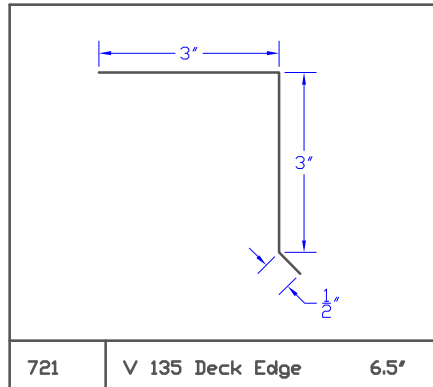

Stock Flashing

Stock Flashing

Stock Flashing

Stock Flashing

Stock Flashing

Stock Flashing

785 24' Backpan 3' to 10' 24'

786 6' Skylight Corner

787 6' T- Rake Flashing 6'

788 0A1 Drip Edge 5'

789 01B Drip Edge 5.75'

790 02A Starter 6'

791 02C Starter 6'

792 02E Starter 6.5'

793 03A Valley 17'

Stock Flashing

Stock Flashing

819 | 07A Counter | 6'

820 | 9" Gravel Stop | 9'

821 | Gravel Stop 2 | 8.75'

822 | |

823 | |

824 | |

825 | |