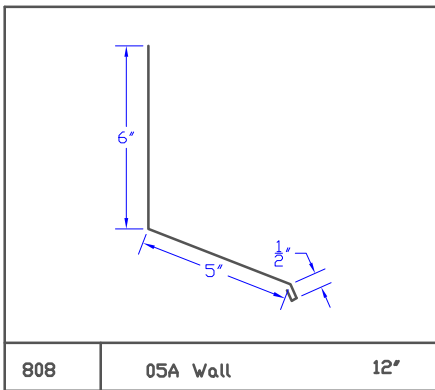

787 6' T- Rake Flashing 6'

788 0A1 Drip Edge 5'

789 01B Drip Edge 5.75'

790 02A Starter 6'

791 02C Starter 6'

792 02E Starter 6.5'

793 03A Valley 17'

Stock Flashing

Stock Flashing

819 | 07A Counter | 6'

820 | 9" Gravel Stop | 9'

821 | Gravel Stop 2 | 8.75'

822 | |

823 | |

824 | |

825 | |

826 | |

827 | |

Stock Flashing

915 Type 'D' Gutter 24'

916 Type 'D' Gutter 22'

917 Type 'A' Gutter 19.5'

918 Type 'A' Gutter 17.5'

919 3' x 3' Downspout