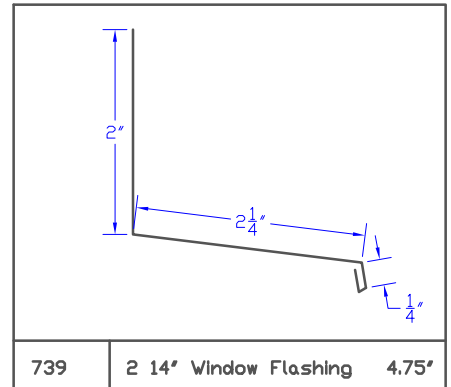

Stock Flashing

Stock Flashing

Stock Flashing

Stock Flashing

Stock Flashing

Stock Flashing

785 24' Backpan 3' to 10' 24'

786 6' Skylight Corner

787 6' T- Rake Flashing 6'

788 0A1 Drip Edge 5'

789 01B Drip Edge 5.75'

790 02A Starter 6'

791 02C Starter 6'

792 02E Starter 6.5'

793 03A Valley 17'

Stock Flashing

Stock Flashing

819 | 07A Counter | 6'

820 | 9" Gravel Stop | 9'

821 | Gravel Stop 2 | 8.75'

822 | |

823 | |

824 | |

825 | |