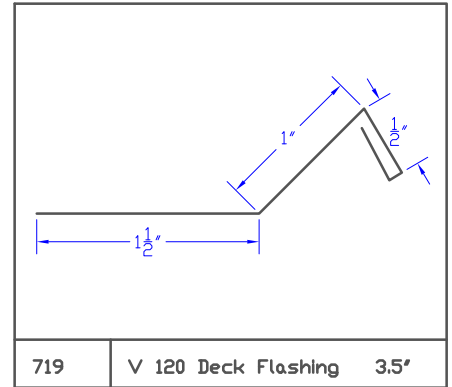

Stock Flashing

Stock Flashing

Stock Flashing

Stock Flashing

Stock Flashing

Stock Flashing

785 24' Backpan 3' to 10' 24'

786 6' Skylight Corner

787 6' T- Rake Flashing 6'

788 0A1 Drip Edge 5'

789 01B Drip Edge 5.75'

790 02A Starter 6'

791 02C Starter 6'

792 02E Starter 6.5'

793 03A Valley 17'

Stock Flashing

Stock Flashing

819 | 07A Counter | 6'

820 | 9" Gravel Stop | 9'

821 | Gravel Stop 2 | 8.75'

822 | |

823 | |

824 | |

825 | |