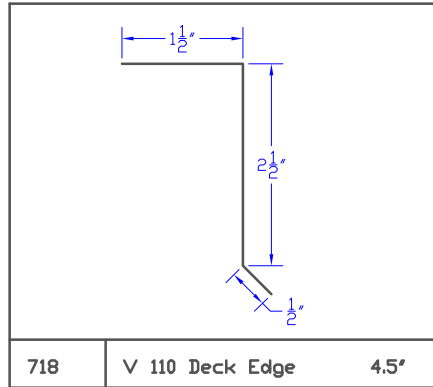

Stock Flashing

Stock Flashing

Stock Flashing

Stock Flashing

Stock Flashing

Stock Flashing

785 24' Backpan 3' to 10' 24'

786 6' Skylight Corner

787 6' T- Rake Flashing 6'

788 0A1 Drip Edge 5'

789 01B Drip Edge 5.75'

790 02A Starter 6'

791 02C Starter 6'

792 02E Starter 6.5'

793 03A Valley 17'

Stock Flashing

Stock Flashing

819 | 07A Counter | 6'

820 | 9" Gravel Stop | 9'

821 | Gravel Stop 2 | 8.75'

822 | |

823 | |

824 | |

825 | |