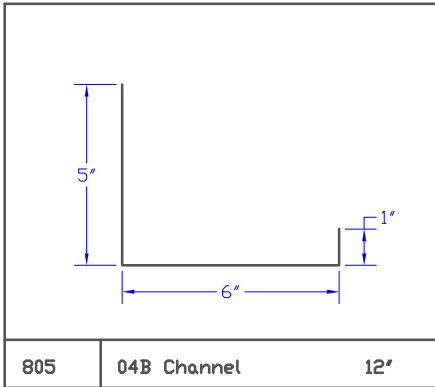

787 6' T- Rake Flashing 6'

788 0A1 Drip Edge 5'

789 01B Drip Edge 5.75'

790 02A Starter 6'

791 02C Starter 6'

792 02E Starter 6.5'

793 03A Valley 17'

Stock Flashing

Stock Flashing

819 | 07A Counter | 6'

820 | 9" Gravel Stop | 9'

821 | Gravel Stop 2 | 8.75'

822 | |

823 | |

824 | |

825 | |