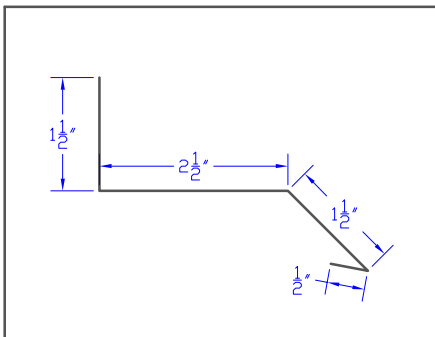

Stock Flashing

Stock Flashing

Stock Flashing

Stock Flashing

Stock Flashing

Stock Flashing

785 24' Backpan 3' to 10' 24'

786 6' Skylight Corner

787 6' T- Rake Flashing 6'

788 0A1 Drip Edge 5'

789 01B Drip Edge 5.75'

790 02A Starter 6'

791 02C Starter 6'

792 02E Starter 6.5'

793 03A Valley 17'

Stock Flashing

Stock Flashing

819 | 07A Counter | 6'

820 | 9" Gravel Stop | 9'

821 | Gravel Stop 2 | 8.75'

822 | |

823 | |

824 | |

825 | |

826 | |

827 | |

Stock Flashing

915 Type 'D' Gutter 24'

916 Type 'D' Gutter 22'

917 Type 'A' Gutter 19.5'

918 Type 'A' Gutter 17.5'

919 3' x 3' Downspout