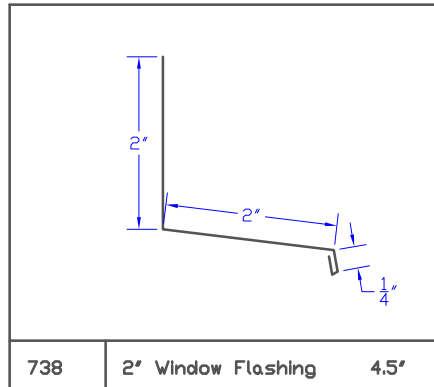

Stock Flashing

Stock Flashing

Stock Flashing

Stock Flashing

Stock Flashing

Stock Flashing

785 24' Backpan 3' to 10' 24'

786 6' Skylight Corner

787 6' T- Rake Flashing 6'

788 0A1 Drip Edge 5'

789 01B Drip Edge 5.75'

790 02A Starter 6'

791 02C Starter 6'

792 02E Starter 6.5'

793 03A Valley 17'

Stock Flashing

Stock Flashing

819 | 07A Counter | 6'

820 | 9" Gravel Stop | 9'

821 | Gravel Stop 2 | 8.75'

822 | |

823 | |

824 | |

825 | |