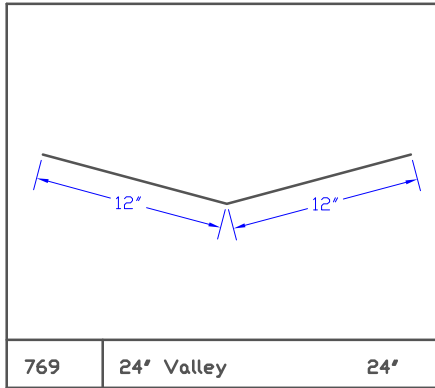

Stock Flashing

Stock Flashing

Stock Flashing

Stock Flashing

Stock Flashing

Stock Flashing

785 24' Backpan 3' to 10' 24'

786 6' Skylight Corner

787 6' T- Rake Flashing 6'

788 0A1 Drip Edge 5'

789 01B Drip Edge 5.75'

790 02A Starter 6'

791 02C Starter 6'

792 02E Starter 6.5'

793 03A Valley 17'

Stock Flashing

Stock Flashing

819 | 07A Counter | 6'

820 | 9" Gravel Stop | 9'

821 | Gravel Stop 2 | 8.75'

822 | |

823 | |

824 | |

825 | |