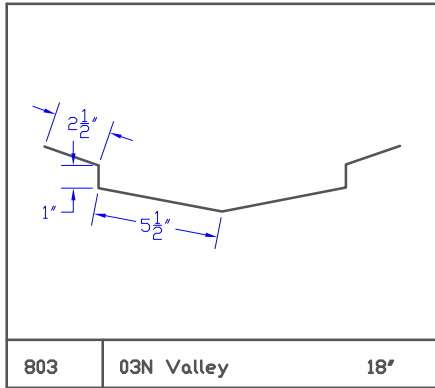

Stock Flashing

Stock Flashing

Stock Flashing

Stock Flashing

Stock Flashing

Stock Flashing

785 24' Backpan 3' to 10' 24'

786 6' Skylight Corner

787 6' T- Rake Flashing 6'

788 0A1 Drip Edge 5'

789 01B Drip Edge 5.75'

790 02A Starter 6'

791 02C Starter 6'

792 02E Starter 6.5'

793 03A Valley 17'

Stock Flashing

Stock Flashing

819 | 07A Counter | 6'

820 | 9" Gravel Stop | 9'

821 | Gravel Stop 2 | 8.75'

822 | |

823 | |

824 | |

825 | |

826 | |

827 | |

Stock Flashing

915 Type 'D' Gutter 24'

916 Type 'D' Gutter 22'

917 Type 'A' Gutter 19.5'

918 Type 'A' Gutter 17.5'

919 3' x 3' Downspout