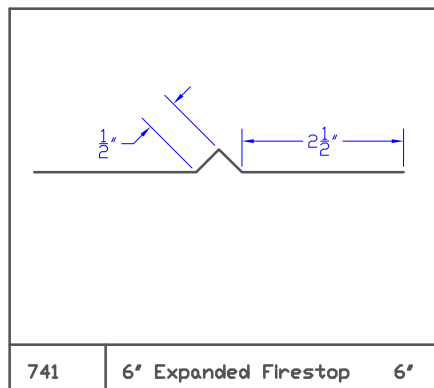

Stock Flashing

Stock Flashing

Stock Flashing

Stock Flashing

Stock Flashing

Stock Flashing

785 24' Backpan 3' to 10' 24'

786 6' Skylight Corner

787 6' T- Rake Flashing 6'

788 0A1 Drip Edge 5'

789 01B Drip Edge 5.75'

790 02A Starter 6'

791 02C Starter 6'

792 02E Starter 6.5'

793 03A Valley 17'

Stock Flashing

Stock Flashing

819 | 07A Counter | 6'

820 | 9" Gravel Stop | 9'

821 | Gravel Stop 2 | 8.75'

822 | |

823 | |

824 | |

825 | |