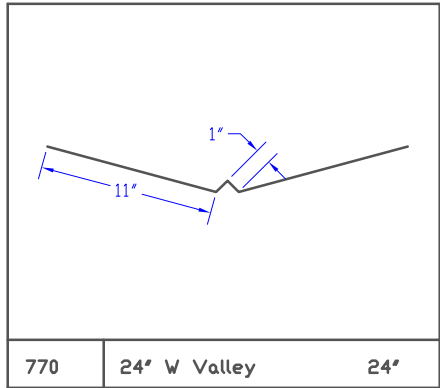

Stock Flashing

Stock Flashing

Stock Flashing

Stock Flashing

Stock Flashing

Stock Flashing

785 24' Backpan 3' to 10' 24'

786 6' Skylight Corner

787 6' T- Rake Flashing 6'

788 0A1 Drip Edge 5'

789 01B Drip Edge 5.75'

790 02A Starter 6'

791 02C Starter 6'

792 02E Starter 6.5'

793 03A Valley 17'

Stock Flashing

Stock Flashing

819 | 07A Counter | 6'

820 | 9" Gravel Stop | 9'

821 | Gravel Stop 2 | 8.75'

822 | |

823 | |

824 | |

825 | |