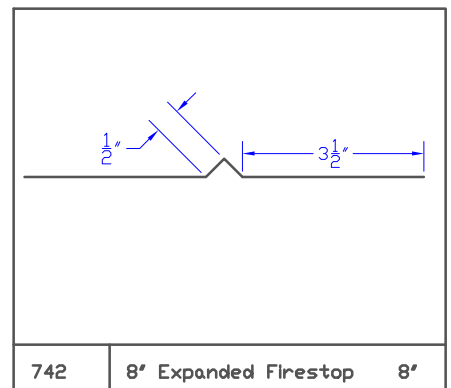

Stock Flashing

Stock Flashing

Stock Flashing

Stock Flashing

Stock Flashing

Stock Flashing

785 24' Backpan 3' to 10' 24'

786 6' Skylight Corner

787 6' T- Rake Flashing 6'

788 0A1 Drip Edge 5'

789 01B Drip Edge 5.75'

790 02A Starter 6'

791 02C Starter 6'

792 02E Starter 6.5'

793 03A Valley 17'

Stock Flashing

Stock Flashing

819 | 07A Counter | 6'

820 | 9" Gravel Stop | 9'

821 | Gravel Stop 2 | 8.75'

822 | |

823 | |

824 | |

825 | |