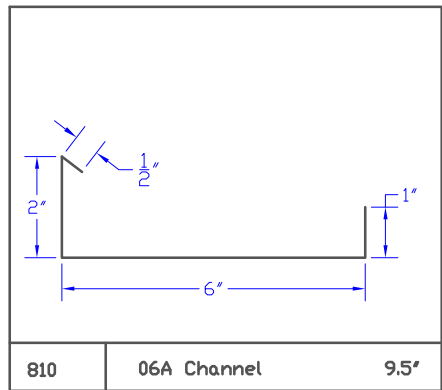

Stock Flashing

Stock Flashing

Stock Flashing

Stock Flashing

Stock Flashing

Stock Flashing

785 24' Backpan 3' to 10' 24'

786 6' Skylight Corner

787 6' T- Rake Flashing 6'

788 0A1 Drip Edge 5'

789 01B Drip Edge 5.75'

790 02A Starter 6'

791 02C Starter 6'

792 02E Starter 6.5'

793 03A Valley 17'

Stock Flashing

Stock Flashing

819 | 07A Counter | 6'

820 | 9" Gravel Stop | 9'

821 | Gravel Stop 2 | 8.75'

822 | |

823 | |

824 | |

825 | |