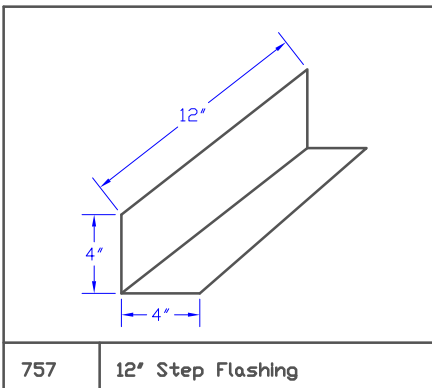

Stock Flashing

Stock Flashing

Stock Flashing

Stock Flashing

Stock Flashing

Stock Flashing

785 24' Backpan 3' to 10' 24'

786 6' Skylight Corner

787 6' T- Rake Flashing 6'

788 0A1 Drip Edge 5'

789 01B Drip Edge 5.75'

790 02A Starter 6'

791 02C Starter 6'

792 02E Starter 6.5'

793 03A Valley 17'

Stock Flashing

Stock Flashing

819 | 07A Counter | 6'

820 | 9" Gravel Stop | 9'

821 | Gravel Stop 2 | 8.75'

822 | |

823 | |

824 | |

825 | |