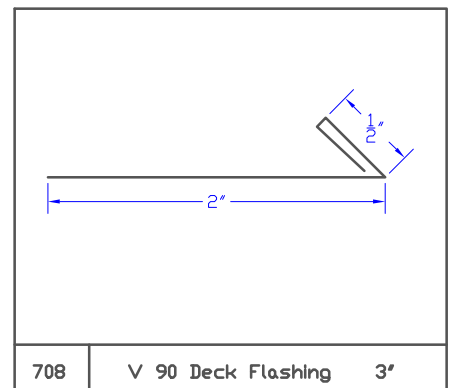

Stock Flashing

Stock Flashing

Stock Flashing

Stock Flashing

Stock Flashing

Stock Flashing

785 24' Backpan 3' to 10' 24'

786 6' Skylight Corner

787 6' T- Rake Flashing 6'

788 0A1 Drip Edge 5'

789 01B Drip Edge 5.75'

790 02A Starter 6'

791 02C Starter 6'

792 02E Starter 6.5'

793 03A Valley 17'

Stock Flashing

Stock Flashing

819 | 07A Counter | 6'

820 | 9" Gravel Stop | 9'

821 | Gravel Stop 2 | 8.75'

822 | |

823 | |

824 | |

825 | |