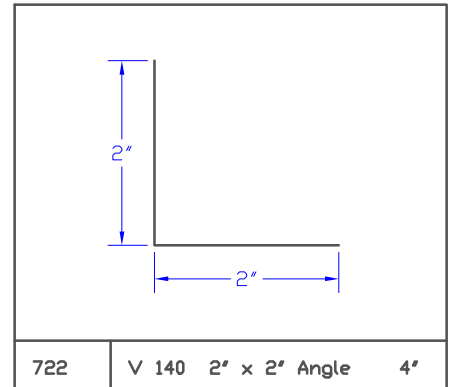

Stock Flashing

Stock Flashing

Stock Flashing

Stock Flashing

Stock Flashing

Stock Flashing

785 24' Backpan 3' to 10' 24'

786 6' Skylight Corner

787 6' T- Rake Flashing 6'

788 0A1 Drip Edge 5'

789 01B Drip Edge 5.75'

790 02A Starter 6'

791 02C Starter 6'

792 02E Starter 6.5'

793 03A Valley 17'

Stock Flashing