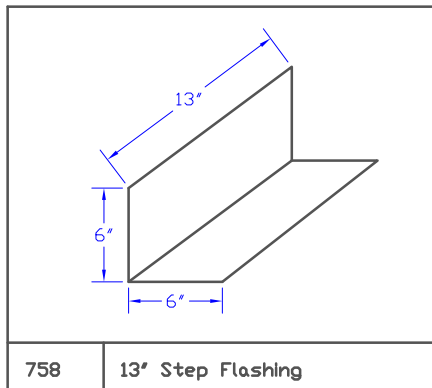

Stock Flashing

Stock Flashing

Stock Flashing

Stock Flashing

Stock Flashing

Stock Flashing

785 24' Backpan 3' to 10' 24'

786 6' Skylight Corner

787 6' T- Rake Flashing 6'

788 0A1 Drip Edge 5'

789 01B Drip Edge 5.75'

790 02A Starter 6'

791 02C Starter 6'

792 02E Starter 6.5'

793 03A Valley 17'

Stock Flashing

Stock Flashing

819 | 07A Counter | 6'

820 | 9" Gravel Stop | 9'

821 | Gravel Stop 2 | 8.75'

822 | |

823 | |

824 | |

825 | |