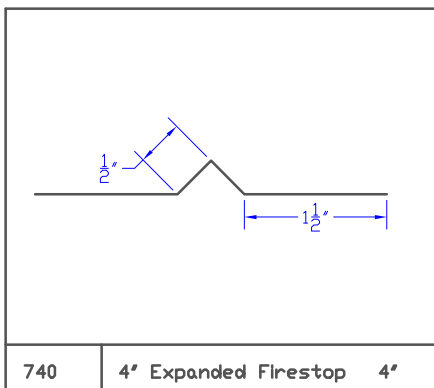

Stock Flashing

Stock Flashing

Stock Flashing

Stock Flashing

Stock Flashing

Stock Flashing

785 24' Backpan 3' to 10' 24'

786 6' Skylight Corner

787 6' T- Rake Flashing 6'

788 0A1 Drip Edge 5'

789 01B Drip Edge 5.75'

790 02A Starter 6'

791 02C Starter 6'

792 02E Starter 6.5'

793 03A Valley 17'

Stock Flashing

Stock Flashing

819 | 07A Counter | 6'

820 | 9" Gravel Stop | 9'

821 | Gravel Stop 2 | 8.75'

822 | |

823 | |

824 | |

825 | |