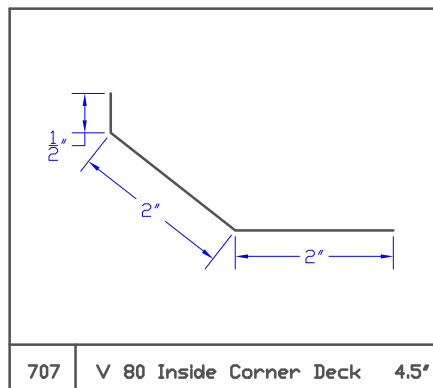

Stock Flashing

Stock Flashing

Stock Flashing

Stock Flashing

Stock Flashing

Stock Flashing

785 24' Backpan 3' to 10' 24'

786 6' Skylight Corner

787 6' T- Rake Flashing 6'

788 0A1 Drip Edge 5'

789 01B Drip Edge 5.75'

790 02A Starter 6'

791 02C Starter 6'

792 02E Starter 6.5'

793 03A Valley 17'

Stock Flashing

Stock Flashing

819 | 07A Counter | 6'

820 | 9" Gravel Stop | 9'

821 | Gravel Stop 2 | 8.75'

822 | |

823 | |

824 | |

825 | |