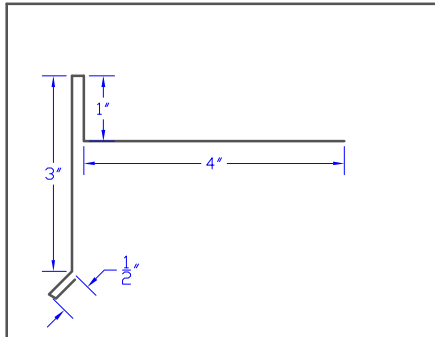

Stock Flashing

Stock Flashing

Stock Flashing

Stock Flashing

Stock Flashing

Stock Flashing

785 24' Backpan 3' to 10' 24'

786 6' Skylight Corner

787 6' T- Rake Flashing 6'

788 0A1 Drip Edge 5'

789 01B Drip Edge 5.75'

790 02A Starter 6'

791 02C Starter 6'

792 02E Starter 6.5'

793 03A Valley 17'

Stock Flashing

Stock Flashing

819 | 07A Counter | 6'

820 | 9" Gravel Stop | 9'

821 | Gravel Stop 2 | 8.75'

822 | |

823 | |

824 | |

825 | |

826 | |

827 | |

Stock Flashing

915 Type 'D' Gutter 24'

916 Type 'D' Gutter 22'

917 Type 'A' Gutter 19.5'

918 Type 'A' Gutter 17.5'

919 3' x 3' Downspout