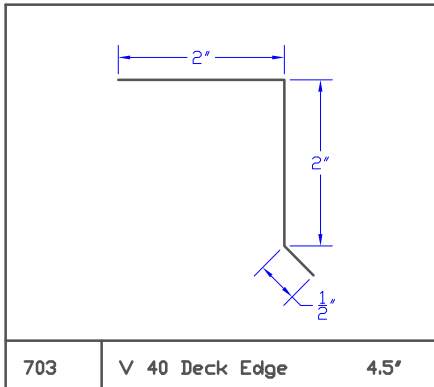

Stock Flashing

Stock Flashing

Stock Flashing

Stock Flashing

Stock Flashing

Stock Flashing

785 24' Backpan 3' to 10' 24'

786 6' Skylight Corner

787 6' T- Rake Flashing 6'

788 0A1 Drip Edge 5'

789 01B Drip Edge 5.75'

790 02A Starter 6'

791 02C Starter 6'

792 02E Starter 6.5'

793 03A Valley 17'

Stock Flashing

Stock Flashing

819 | 07A Counter | 6'

820 | 9" Gravel Stop | 9'

821 | Gravel Stop 2 | 8.75'

822 | |

823 | |

824 | |

825 | |