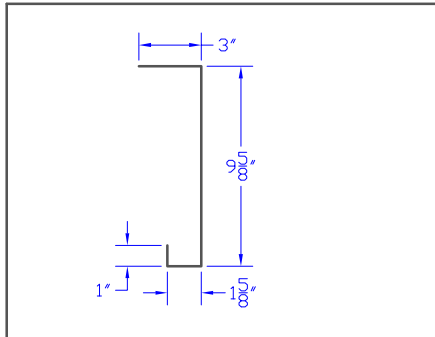

119 | 7 5/8" Peak Gable | 13.25

120 | 9 5/8" Peak Gable | 15.25'

121 | Drip | 4'

122 | Standard Gable | 12'

123 | Door Track Cover | 12'

124 | Double Track Cover | 15.75'

125 | Ridge Roll | 12'

126 | 24" W Valley | 24'

127 | 36" W Valley | 36'

128	5 1/2" Door Jamb	9.125"
-----	------------------	--------

129	7 1/2" Door Jamb	11.125"
-----	------------------	---------

130	Double J Inside Corner	5.875"
-----	------------------------	--------

131	
-----	--

132	
-----	--

133	
-----	--

--	--

--	--

--	--

134 | J Trim - (1 1/2") | 5'

135 | Outside Corner | 11.875'

136 | Drip - (1 1/2") | 5'

137 | Corner Cap (1 1/2") | 13.5'

138 | Standard Gable | 12.875'

139 | |

140 | |

141 | |

| |

142 F-18 Gable 9'