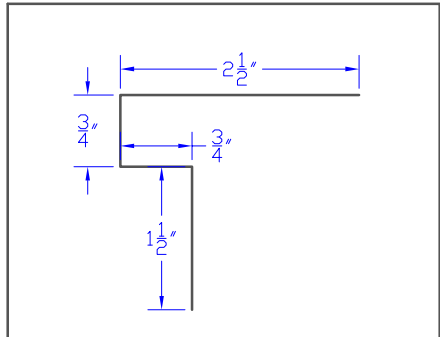

119 | 7 5/8" Peak Gable | 13.25

120 | 9 5/8" Peak Gable | 15.25'

121 | Drip | 4'

122 | Standard Gable | 12'

123 | Door Track Cover | 12'

124 | Double Track Cover | 15.75'

125 | Ridge Roll | 12'

126 | 24" W Valley | 24'

127 | 36" W Valley | 36'

128	5 1/2" Door Jamb	9.125"
-----	------------------	--------

129	7 1/2" Door Jamb	11.125"
-----	------------------	---------

130	Double J Inside Corner	5.875"
-----	------------------------	--------

131	
-----	--

132	
-----	--

133	
-----	--

--	--

--	--

--	--

134 | J Trim - (1 1/2") | 5'

135 | Outside Corner | 11.875'

136 | Drip - (1 1/2") | 5'

137 | Corner Cap (1 1/2") | 13.5'

138 | Standard Gable | 12.875'

139 | |

140 | |

141 | |

| |

142 F-18 Gable 9'