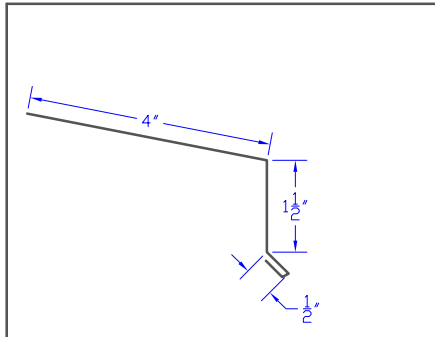

131	
-----	--

132	
-----	--

133	
-----	--

--	--

--	--

--	--

134 | J Trim - (1 1/2") | 5'

135 | Outside Corner | 11.875'

136 | Drip - (1 1/2") | 5'

137 | Corner Cap (1 1/2") | 13.5'

138 | Standard Gable | 12.875'

139 | |

140 | |

141 | |

| |

142 F-18 Gable 9'

143 F-19 Eave 6.375'

144 S122 Eave 5'

145 S123 Gable 5'

146 S124 Gable 9'

147 F Gable 12'

148 RR6 Ridge Roll 10'

149 RR8 Ridge Roll 12'

150