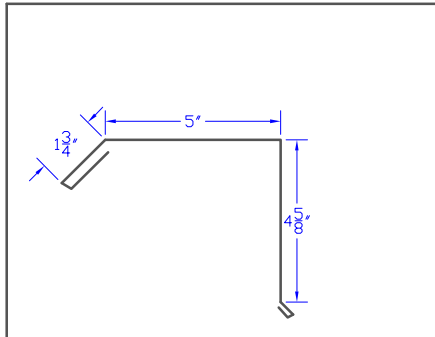

119 | 7 5/8" Peak Gable | 13.25

120 | 9 5/8" Peak Gable | 15.25'

121 | Drip | 4'

122 | Standard Gable | 12'

123 | Door Track Cover | 12'

124 | Double Track Cover | 15.75'

125 | Ridge Roll | 12'

126 | 24" W Valley | 24'

127 | 36" W Valley | 36'

128	5 1/2" Door Jamb	9.125"
-----	------------------	--------

129	7 1/2" Door Jamb	11.125"
-----	------------------	---------

130	Double J Inside Corner	5.875"
-----	------------------------	--------

131	
-----	--

132	
-----	--

133	
-----	--

--	--

--	--

--	--

134 | J Trim - (1 1/2") | 5'

135 | Outside Corner | 11.875'

136 | Drip - (1 1/2") | 5'

137 | Corner Cap (1 1/2") | 13.5'

138 | Standard Gable | 12.875'

139 | |

140 | |

141 | |

| |

142 F-18 Gable 9'