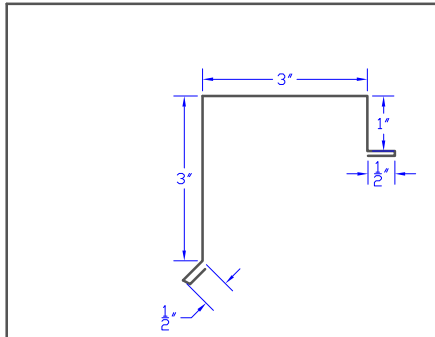

131	
-----	--

132	
-----	--

133	
-----	--

--	--

--	--

--	--

134 | J Trim - (1 1/2") | 5'

135 | Outside Corner | 11.875'

136 | Drip - (1 1/2") | 5'

137 | Corner Cap (1 1/2") | 13.5'

138 | Standard Gable | 12.875'

139 | |

140 | |

141 | |

| |

142 F-18 Gable 9'

143 F-19 Eave 6.375'

144 S122 Eave 5'

145 S123 Gable 5'

146 S124 Gable 9'

147 F Gable 12'

148 RR6 Ridge Roll 10'

149 RR8 Ridge Roll 12'

150