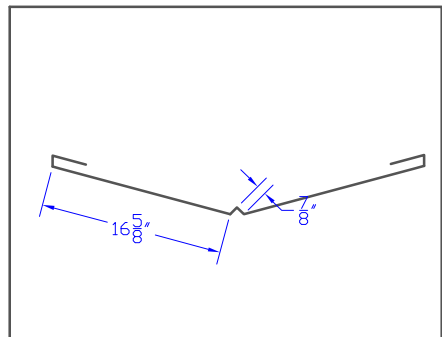

119 | 7 5/8" Peak Gable | 13.25

120 | 9 5/8" Peak Gable | 15.25'

121 | Drip | 4'

122 | Standard Gable | 12'

123 | Door Track Cover | 12'

124 | Double Track Cover | 15.75'

125 | Ridge Roll | 12'

126 | 24" W Valley | 24'

127 | 36" W Valley | 36'

128	5 1/2" Door Jamb	9.125"
-----	------------------	--------

129	7 1/2" Door Jamb	11.125"
-----	------------------	---------

130	Double J Inside Corner	5.875"
-----	------------------------	--------

131	
-----	--

132	
-----	--

133	
-----	--

--	--

--	--

--	--

134 | J Trim - (1 1/2") | 5'

135 | Outside Corner | 11.875'

136 | Drip - (1 1/2") | 5'

137 | Corner Cap (1 1/2") | 13.5'

138 | Standard Gable | 12.875'

139 | |

140 | |

141 | |

| |

142 F-18 Gable 9'