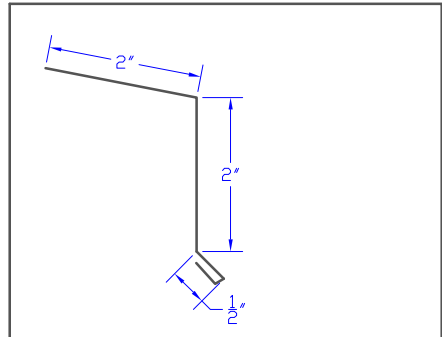

131	
-----	--

132	
-----	--

133	
-----	--

--	--

--	--

--	--

134 | J Trim - (1 1/2") | 5'

135 | Outside Corner | 11.875'

136 | Drip - (1 1/2") | 5'

137 | Corner Cap (1 1/2") | 13.5'

138 | Standard Gable | 12.875'

139 | |

140 | |

141 | |

| |

142 F-18 Gable 9'

143 F-19 Eave 6.375'

144 S122 Eave 5'

145 S123 Gable 5'

146 S124 Gable 9'

147 F Gable 12'

148 RR6 Ridge Roll 10'

149 RR8 Ridge Roll 12'

150