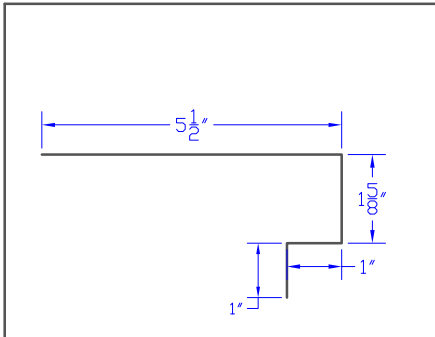

119 | 7 5/8" Peak Gable | 13.25

120 | 9 5/8" Peak Gable | 15.25'

121 | Drip | 4'

122 | Standard Gable | 12'

123 | Door Track Cover | 12'

124 | Double Track Cover | 15.75'

125 | Ridge Roll | 12'

126 | 24" W Valley | 24'

127 | 36" W Valley | 36'

128	5 1/2" Door Jamb	9.125"
-----	------------------	--------

129	7 1/2" Door Jamb	11.125"
-----	------------------	---------

130	Double J Inside Corner	5.875"
-----	------------------------	--------

131	
-----	--

132	
-----	--

133	
-----	--

--	--

--	--

--	--

134 | J Trim - (1 1/2") | 5'

135 | Outside Corner | 11.875'

136 | Drip - (1 1/2") | 5'

137 | Corner Cap (1 1/2") | 13.5'

138 | Standard Gable | 12.875'

139 | |

140 | |

141 | |

| |

142 F-18 Gable 9'