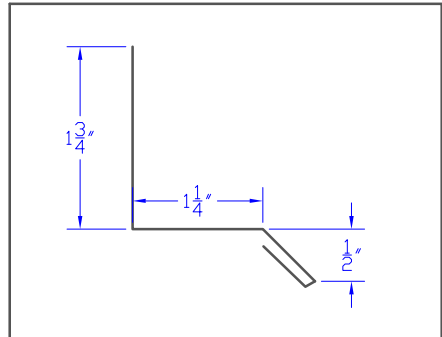

119 | 7 5/8" Peak Gable | 13.25

120 | 9 5/8" Peak Gable | 15.25'

121 | Drip | 4'

122 | Standard Gable | 12'

123 | Door Track Cover | 12'

124 | Double Track Cover | 15.75'

125 | Ridge Roll | 12'

126 | 24" W Valley | 24'

127 | 36" W Valley | 36'

128	5 1/2" Door Jamb	9.125"
-----	------------------	--------

129	7 1/2" Door Jamb	11.125"
-----	------------------	---------

130	Double J Inside Corner	5.875"
-----	------------------------	--------

131	
-----	--

132	
-----	--

133	
-----	--

--	--

--	--

--	--

134 | J Trim - (1 1/2") | 5'

135 | Outside Corner | 11.875'