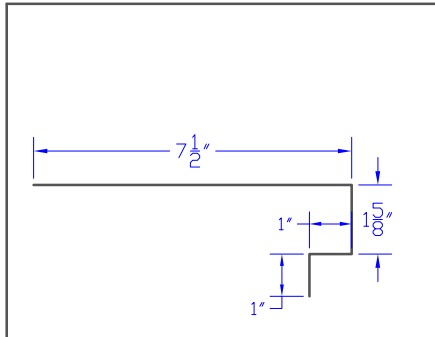

119 | 7 5/8" Peak Gable | 13.25

120 | 9 5/8" Peak Gable | 15.25'

121 | Drip | 4'

122 | Standard Gable | 12'

123 | Door Track Cover | 12'

124 | Double Track Cover | 15.75'

125 | Ridge Roll | 12'

126 | 24" W Valley | 24'

127 | 36" W Valley | 36'

128	5 1/2" Door Jamb	9.125"
-----	------------------	--------

129	7 1/2" Door Jamb	11.125"
-----	------------------	---------

130	Double J Inside Corner	5.875"
-----	------------------------	--------

131	
-----	--

132	
-----	--

133	
-----	--

--	--

--	--

--	--

134 | J Trim - (1 1/2") | 5'

135 | Outside Corner | 11.875'