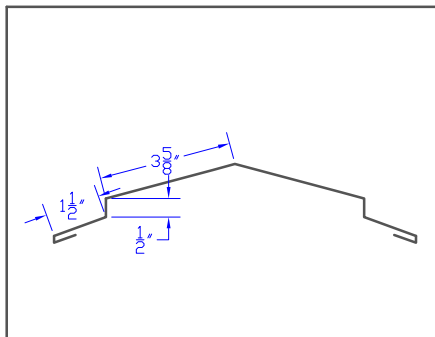

131	
-----	--

132	
-----	--

133	
-----	--

--	--

--	--

--	--

134 | J Trim - (1 1/2") | 5'

135 | Outside Corner | 11.875'

136 | Drip - (1 1/2") | 5'

137 | Corner Cap (1 1/2") | 13.5'

138 | Standard Gable | 12.875'

139 | |

140 | |

141 | |

| |

142 F-18 Gable 9'

143 F-19 Eave 6.375'

144 S122 Eave 5'

145 S123 Gable 5'

146 S124 Gable 9'

147 F Gable 12'

148 RR6 Ridge Roll 10'

149 RR8 Ridge Roll 12'

150