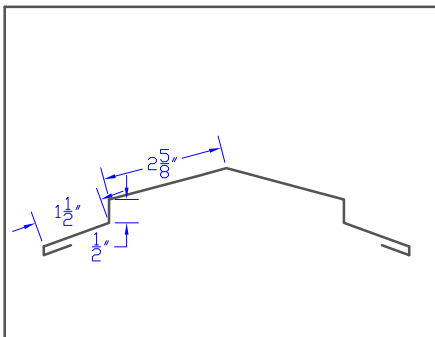

131	
-----	--

132	
-----	--

133	
-----	--

--	--

--	--

--	--

134 | J Trim - (1 1/2") | 5'

135 | Outside Corner | 11.875'

136 | Drip - (1 1/2") | 5'

137 | Corner Cap (1 1/2") | 13.5'

138 | Standard Gable | 12.875'

139 | |

140 | |

141 | |

| |

142 F-18 Gable 9'

143 F-19 Eave 6.375'

144 S122 Eave 5'

145 S123 Gable 5'

146 S124 Gable 9'

147 F Gable 12'

148 RR6 Ridge Roll 10'

149 RR8 Ridge Roll 12'

150