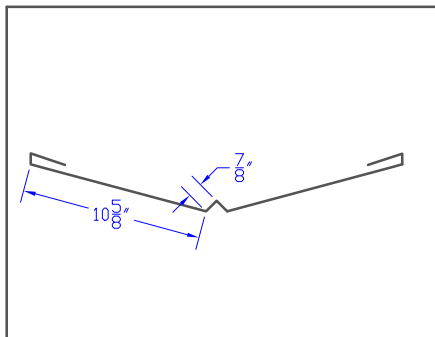

119 | 7 5/8" Peak Gable | 13.25

120 | 9 5/8" Peak Gable | 15.25'

121 | Drip | 4'

122 | Standard Gable | 12'

123 | Door Track Cover | 12'

124 | Double Track Cover | 15.75'

125 | Ridge Roll | 12'

126 | 24" W Valley | 24'

127 | 36" W Valley | 36'

128	5 1/2" Door Jamb	9.125"
-----	------------------	--------

129	7 1/2" Door Jamb	11.125"
-----	------------------	---------

130	Double J Inside Corner	5.875"
-----	------------------------	--------

131	
-----	--

132	
-----	--

133	
-----	--

--	--

--	--

--	--

134 | J Trim - (1 1/2") | 5'

135 | Outside Corner | 11.875'

136 | Drip - (1 1/2") | 5'

137 | Corner Cap (1 1/2") | 13.5'

138 | Standard Gable | 12.875'

139 | |

140 | |

141 | |

| |

142 F-18 Gable 9'