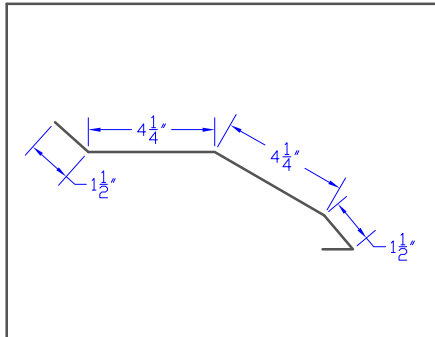

119 | 7 5/8" Peak Gable | 13.25

120 | 9 5/8" Peak Gable | 15.25'

121 | Drip | 4'

122 | Standard Gable | 12'

123 | Door Track Cover | 12'

124 | Double Track Cover | 15.75'

125 | Ridge Roll | 12'

126 | 24" W Valley | 24'

127 | 36" W Valley | 36'

128	5 1/2" Door Jamb	9.125"
-----	------------------	--------

129	7 1/2" Door Jamb	11.125"
-----	------------------	---------

130	Double J Inside Corner	5.875"
-----	------------------------	--------

131	
-----	--

132	
-----	--

133	
-----	--

--	--

--	--

--	--

134 | J Trim - (1 1/2") | 5'

135 | Outside Corner | 11.875'

136 | Drip - (1 1/2") | 5'

137 | Corner Cap (1 1/2") | 13.5'

138 | Standard Gable | 12.875'

139 | |

140 | |

141 | |

| |

142 F-18 Gable 9'