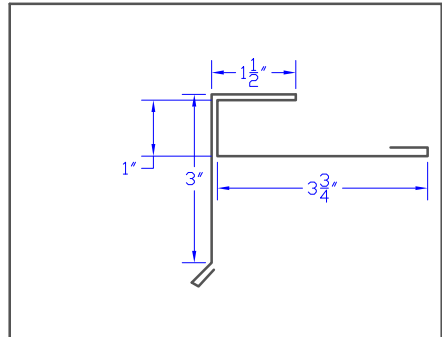

131	
-----	--

132	
-----	--

133	
-----	--

--	--

--	--

--	--

134 | J Trim - (1 1/2") | 5'

135 | Outside Corner | 11.875'

136 | Drip - (1 1/2") | 5'

137 | Corner Cap (1 1/2") | 13.5'

138 | Standard Gable | 12.875'

139 | |

140 | |

141 | |

| |

142 F-18 Gable 9'

143 F-19 Eave 6.375'

144 S122 Eave 5'

145 S123 Gable 5'

146 S124 Gable 9'

147 F Gable 12'

148 RR6 Ridge Roll 10'

149 RR8 Ridge Roll 12'

150