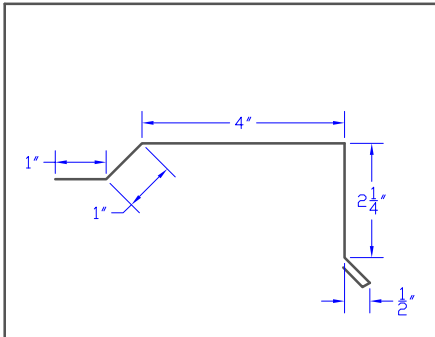

131	
-----	--

132	
-----	--

133	
-----	--

--	--

--	--

--	--

134 | J Trim - (1 1/2") | 5'

135 | Outside Corner | 11.875'

136 | Drip - (1 1/2") | 5'

137 | Corner Cap (1 1/2") | 13.5'

138 | Standard Gable | 12.875'

139 | |

140 | |

141 | |

| |

142 F-18 Gable 9'

143 F-19 Eave 6.375'

144 S122 Eave 5'

145 S123 Gable 5'

146 S124 Gable 9'

147 F Gable 12'

148 RR6 Ridge Roll 10'

149 RR8 Ridge Roll 12'

150