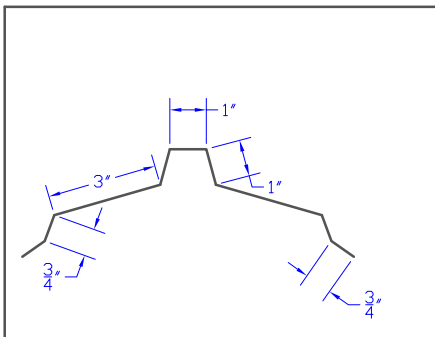

119 | 7 5/8" Peak Gable | 13.25

120 | 9 5/8" Peak Gable | 15.25'

121 | Drip | 4'

122 | Standard Gable | 12'

123 | Door Track Cover | 12'

124 | Double Track Cover | 15.75'

125 | Ridge Roll | 12'

126 | 24" W Valley | 24'

127 | 36" W Valley | 36'

128	5 1/2" Door Jamb	9.125"
-----	------------------	--------

129	7 1/2" Door Jamb	11.125"
-----	------------------	---------

130	Double J Inside Corner	5.875"
-----	------------------------	--------

131	
-----	--

132	
-----	--

133	
-----	--

--	--

--	--

--	--

134 | J Trim - (1 1/2") | 5'

135 | Outside Corner | 11.875'

136 | Drip - (1 1/2") | 5'

137 | Corner Cap (1 1/2") | 13.5'

138 | Standard Gable | 12.875'

139 | |

140 | |

141 | |

| |

142 F-18 Gable 9'