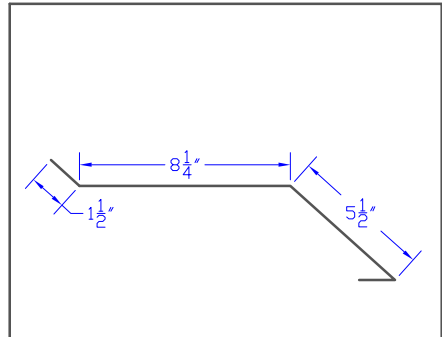

119 | 7 5/8" Peak Gable | 13.25

120 | 9 5/8" Peak Gable | 15.25'

121 | Drip | 4'

122 | Standard Gable | 12'

123 | Door Track Cover | 12'

124 | Double Track Cover | 15.75'

125 | Ridge Roll | 12'

126 | 24" W Valley | 24'

127 | 36" W Valley | 36'

128	5 1/2" Door Jamb	9.125"
-----	------------------	--------

129	7 1/2" Door Jamb	11.125"
-----	------------------	---------

130	Double J Inside Corner	5.875"
-----	------------------------	--------

131	
-----	--

132	
-----	--

133	
-----	--

--	--

--	--

--	--

134 | J Trim - (1 1/2") | 5'

135 | Outside Corner | 11.875'

136 | Drip - (1 1/2") | 5'

137 | Corner Cap (1 1/2") | 13.5'

138 | Standard Gable | 12.875'

139 | |

140 | |

141 | |

| |

142 F-18 Gable 9'