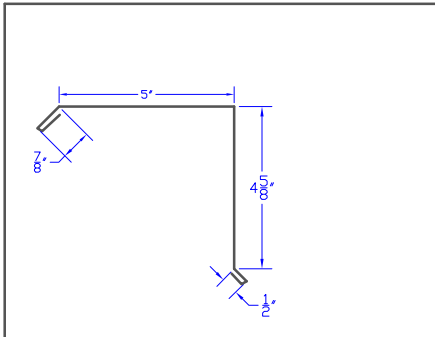

119 | 7 5/8" Peak Gable | 13.25

120 | 9 5/8" Peak Gable | 15.25'

121 | Drip | 4'

122 | Standard Gable | 12'

123 | Door Track Cover | 12'

124 | Double Track Cover | 15.75'

125 | Ridge Roll | 12'

126 | 24" W Valley | 24'

127 | 36" W Valley | 36'

128	5 1/2" Door Jamb	9.125"
-----	------------------	--------

129	7 1/2" Door Jamb	11.125"
-----	------------------	---------

130	Double J Inside Corner	5.875"
-----	------------------------	--------

131	
-----	--

132	
-----	--

133	
-----	--

--	--

--	--

--	--

134 | J Trim - (1 1/2") | 5'

135 | Outside Corner | 11.875'

136 | Drip - (1 1/2") | 5'

137 | Corner Cap (1 1/2") | 13.5'

138 | Standard Gable | 12.875'

139 | |

140 | |

141 | |

| |

142 F-18 Gable 9'