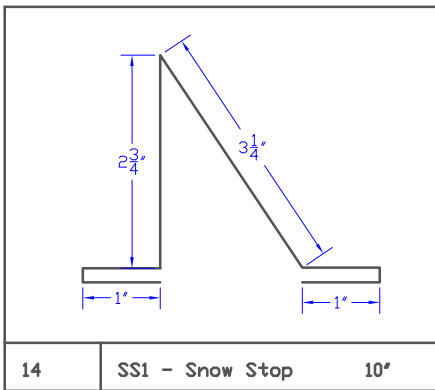

Westform

Westform

Westform

Westform

Westform

35 FC8 - 7 1/2' Facia Cover 10.625'

36 FC10 - 9 1/2' Facia Cover 12.625'

37 FR6 5 1/2' Ribbed Facia 8.625'

38 FR8 - 7 1/2' Ribbed Facia 10.625'

39 FR10 - 9 1/2' Ribbed Facia 12.625'

40 Eave Flashing 9'

41 RT1 - Roof Transition 1 12'

42 RT2 - Roof Transition 2 12'

43

Westform

Westform