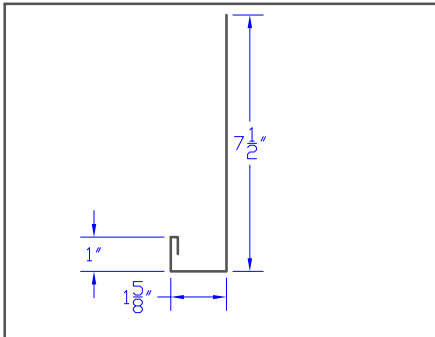

Westform

Westform

Westform

Westform

Westform

35 FC8 - 7 1/2' Facia Cover 10.625'

36 FC10 - 9 1/2' Facia Cover 12.625'

37 FR6 5 1/2' Ribbed Facia 8.625'

38 FR8 - 7 1/2' Ribbed Facia 10.625'

39 FR10 - 9 1/2' Ribbed Facia 12.625'

40 Eave Flashing 9'

41 RT1 - Roof Transition 1 12'

42 RT2 - Roof Transition 2 12'

43

Westform

Westform

55 Dekk-Tile 2 C Channel 6.125"

56 Dekk-Tile Valley 36"

57 Dekk - Tile Gable Trim 9"

58 Dekk - Tile Eave 6"

59 Dekk - Tile End Wall 9"

60 Dekk - Tile Side Wall 9"

61

62