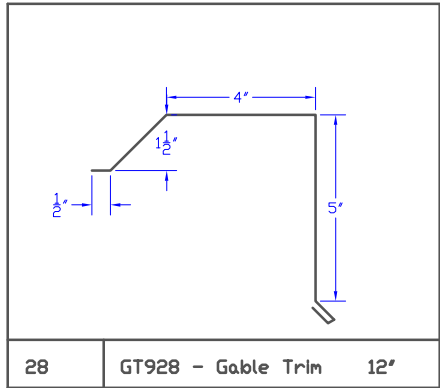

Westform

Westform

Westform

Westform

Westform

35 FC8 - 7 1/2' Facia Cover 10.625'

36 FC10 - 9 1/2' Facia Cover 12.625'

37 FR6 5 1/2' Ribbed Facia 8.625'

38 FR8 - 7 1/2' Ribbed Facia 10.625'

39 FR10 - 9 1/2' Ribbed Facia 12.625'

40 Eave Flashing 9'

41 RT1 - Roof Transition 1 12'

42 RT2 - Roof Transition 2 12'

43

Westform

Westform