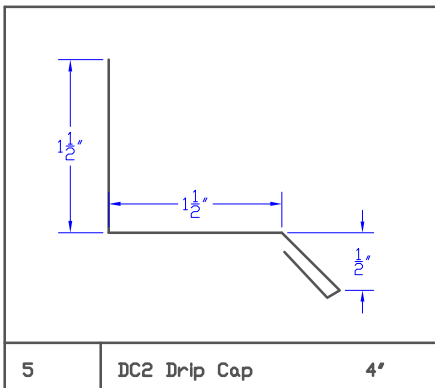

Westform

Westform

Westform

Westform

Westform

35 FC8 - 7 1/2' Facia Cover 10.625'

36 FC10 - 9 1/2' Facia Cover 12.625'

37 FR6 5 1/2' Ribbed Facia 8.625'

38 FR8 - 7 1/2' Ribbed Facia 10.625'

39 FR10 - 9 1/2' Ribbed Facia 12.625'

40 Eave Flashing 9'

41 RT1 - Roof Transition 1 12'

42 RT2 - Roof Transition 2 12'

43

Westform

Westform

55 Dekk-Tile 2 C Channel 6.125"

56 Dekk-Tile Valley 36"

57 Dekk - Tile Gable Trim 9"

58 Dekk - Tile Eave 6"

59 Dekk - Tile End Wall 9"

60 Dekk - Tile Side Wall 9"

61

62