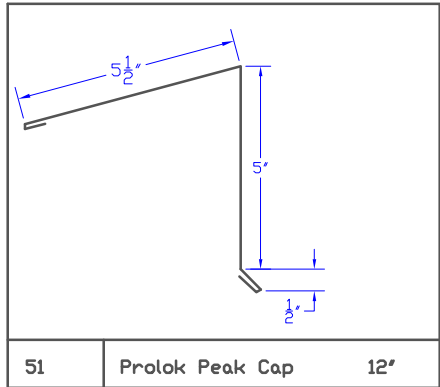

38 FR8 - 7 1/2' Ribbed Facia 10.625'

39 FR10 - 9 1/2' Ribbed Facia 12.625'

40 Eave Flashing 9'

41 RT1 - Roof Transition 1 12'

42 RT2 - Roof Transition 2 12'

43

Westform

Westform

55 Dekk-Tile 2 C Channel 6.125"

56 Dekk-Tile Valley 36"

57 Dekk - Tile Gable Trim 9"

58 Dekk - Tile Eave 6"

59 Dekk - Tile End Wall 9"

60 Dekk - Tile Side Wall 9"

61

62