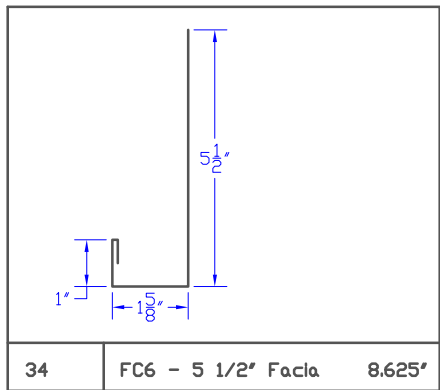

Westform

Westform

Westform

Westform

Westform

35 FC8 - 7 1/2' Facia Cover 10.625'

36 FC10 - 9 1/2' Facia Cover 12.625'

37 FR6 5 1/2' Ribbed Facia 8.625'

38 FR8 - 7 1/2' Ribbed Facia 10.625'

39 FR10 - 9 1/2' Ribbed Facia 12.625'

40 Eave Flashing 9'

41 RT1 - Roof Transition 1 12'

42 RT2 - Roof Transition 2 12'

43

Westform

Westform