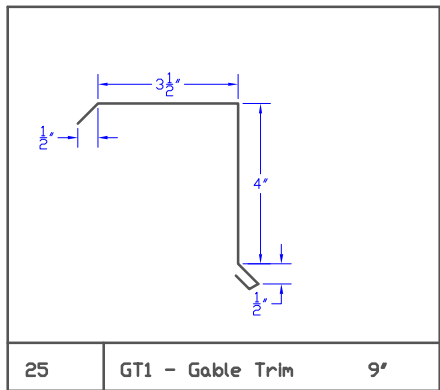

Westform

Westform

Westform

Westform

Westform

35 FC8 - 7 1/2' Facia Cover 10.625'

36 FC10 - 9 1/2' Facia Cover 12.625'

37 FR6 5 1/2' Ribbed Facia 8.625'

38 FR8 - 7 1/2' Ribbed Facia 10.625'

39 FR10 - 9 1/2' Ribbed Facia 12.625'

40 Eave Flashing 9'

41 RT1 - Roof Transition 1 12'

42 RT2 - Roof Transition 2 12'

43

Westform

Westform