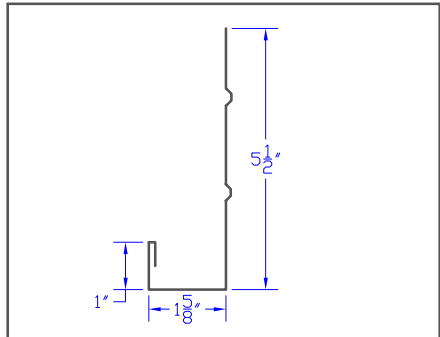

Westform

Westform

Westform

Westform

Westform

35 FC8 - 7 1/2' Facia Cover 10.625'

36 FC10 - 9 1/2' Facia Cover 12.625'

37 FR6 5 1/2' Ribbed Facia 8.625'

38 FR8 - 7 1/2' Ribbed Facia 10.625'

39 FR10 - 9 1/2' Ribbed Facia 12.625'

40 Eave Flashing 9'

41 RT1 - Roof Transition 1 12'

42 RT2 - Roof Transition 2 12'

43

Westform

Westform

55 Dekk-Tile 2 C Channel 6.125"

56 Dekk-Tile Valley 36"

57 Dekk - Tile Gable Trim 9"

58 Dekk - Tile Eave 6"

59 Dekk - Tile End Wall 9"

60 Dekk - Tile Side Wall 9"

61

62