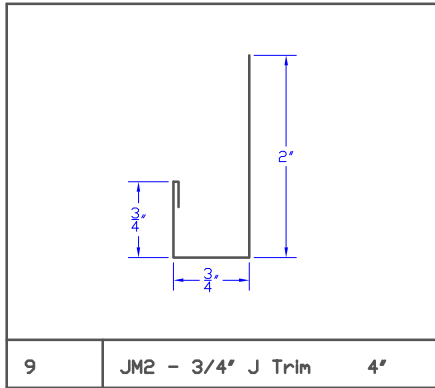

Westform

Westform

Westform

Westform

Westform

35 FC8 - 7 1/2' Facia Cover 10.625'

36 FC10 - 9 1/2' Facia Cover 12.625'

37 FR6 5 1/2' Ribbed Facia 8.625'

38 FR8 - 7 1/2' Ribbed Facia 10.625'

39 FR10 - 9 1/2' Ribbed Facia 12.625'

40 Eave Flashing 9'

41 RT1 - Roof Transition 1 12'

42 RT2 - Roof Transition 2 12'

43

Westform

Westform