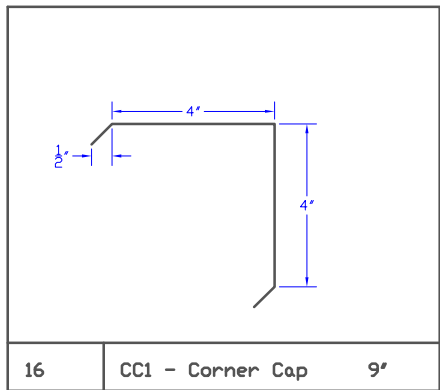

Westform

Westform

Westform

Westform

Westform

35 FC8 - 7 1/2' Facia Cover 10.625'

36 FC10 - 9 1/2' Facia Cover 12.625'

37 FR6 5 1/2' Ribbed Facia 8.625'

38 FR8 - 7 1/2' Ribbed Facia 10.625'

39 FR10 - 9 1/2' Ribbed Facia 12.625'

40 Eave Flashing 9'

41 RT1 - Roof Transition 1 12'

42 RT2 - Roof Transition 2 12'

43

Westform

Westform

55 Dekk-Tile 2 C Channel 6.125"

56 Dekk-Tile Valley 36"

57 Dekk - Tile Gable Trim 9"

58 Dekk - Tile Eave 6"

59 Dekk - Tile End Wall 9"

60 Dekk - Tile Side Wall 9"

61

62