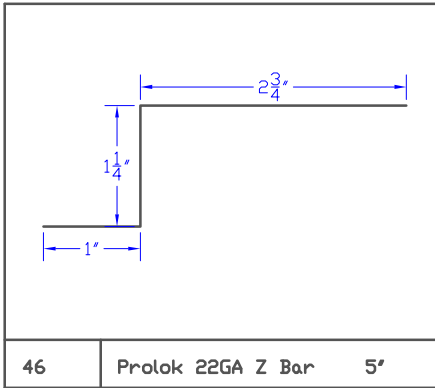

38 FR8 - 7 1/2' Ribbed Facia 10.625'

39 FR10 - 9 1/2' Ribbed Facia 12.625'

40 Eave Flashing 9'

41 RT1 - Roof Transition 1 12'

42 RT2 - Roof Transition 2 12'

43

Westform

Westform

55 Dekk-Tile 2 C Channel 6.125"

56 Dekk-Tile Valley 36"

57 Dekk - Tile Gable Trim 9"

58 Dekk - Tile Eave 6"

59 Dekk - Tile End Wall 9"

60 Dekk - Tile Side Wall 9"

61

62