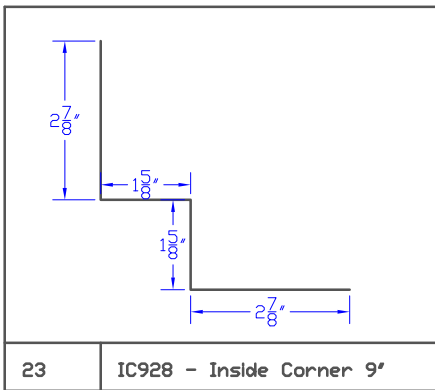

Westform

Westform

Westform

Westform

Westform

35 FC8 - 7 1/2' Facia Cover 10.625'

36 FC10 - 9 1/2' Facia Cover 12.625'

37 FR6 5 1/2' Ribbed Facia 8.625'

38 FR8 - 7 1/2' Ribbed Facia 10.625'

39 FR10 - 9 1/2' Ribbed Facia 12.625'

40 Eave Flashing 9'

41 RT1 - Roof Transition 1 12'

42 RT2 - Roof Transition 2 12'

43

Westform

Westform