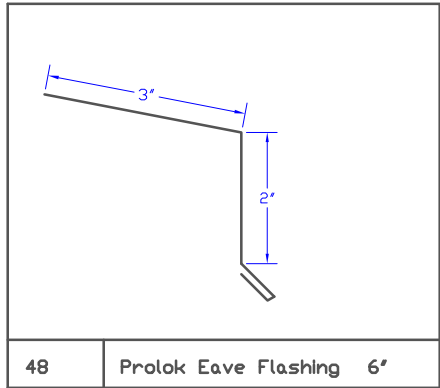

38 FR8 - 7 1/2' Ribbed Facia 10.625'

39 FR10 - 9 1/2' Ribbed Facia 12.625'

40 Eave Flashing 9'

41 RT1 - Roof Transition 1 12'

42 RT2 - Roof Transition 2 12'

43

Westform

Westform

55 Dekk-Tile 2 C Channel 6.125"

56 Dekk-Tile Valley 36"

57 Dekk - Tile Gable Trim 9"

58 Dekk - Tile Eave 6"

59 Dekk - Tile End Wall 9"

60 Dekk - Tile Side Wall 9"

61

62