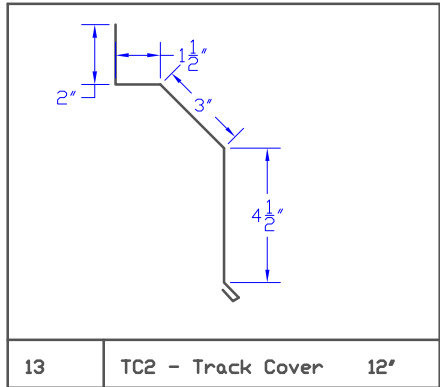

Westform

Westform

Westform

Westform

Westform

35 FC8 - 7 1/2' Facia Cover 10.625'

36 FC10 - 9 1/2' Facia Cover 12.625'

37 FR6 5 1/2' Ribbed Facia 8.625'

38 FR8 - 7 1/2' Ribbed Facia 10.625'

39 FR10 - 9 1/2' Ribbed Facia 12.625'

40 Eave Flashing 9'

41 RT1 - Roof Transition 1 12'

42 RT2 - Roof Transition 2 12'

43

Westform

Westform