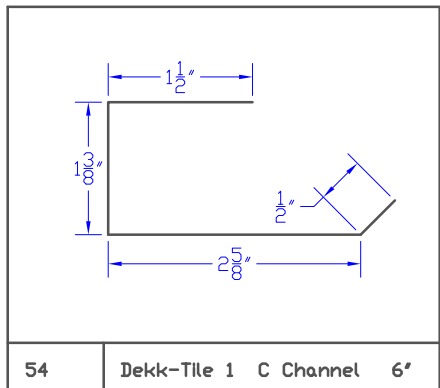

38 FR8 - 7 1/2' Ribbed Facia 10.625'

39 FR10 - 9 1/2' Ribbed Facia 12.625'

40 Eave Flashing 9'

41 RT1 - Roof Transition 1 12'

42 RT2 - Roof Transition 2 12'

43

Westform

Westform

55 Dekk-Tile 2 C Channel 6.125"

56 Dekk-Tile Valley 36"

57 Dekk - Tile Gable Trim 9"

58 Dekk - Tile Eave 6"

59 Dekk - Tile End Wall 9"

60 Dekk - Tile Side Wall 9"

61

62