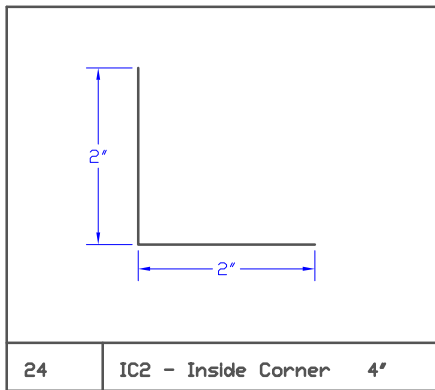

Westform

Westform

Westform

Westform

Westform

35 FC8 - 7 1/2' Facia Cover 10.625'

36 FC10 - 9 1/2' Facia Cover 12.625'

37 FR6 5 1/2' Ribbed Facia 8.625'

38 FR8 - 7 1/2' Ribbed Facia 10.625'

39 FR10 - 9 1/2' Ribbed Facia 12.625'

40 Eave Flashing 9'

41 RT1 - Roof Transition 1 12'

42 RT2 - Roof Transition 2 12'

43

Westform

Westform