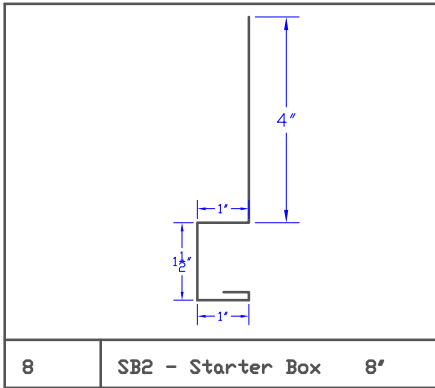

Westform

Westform

Westform

Westform

Westform

35 FC8 - 7 1/2' Facia Cover 10.625'

36 FC10 - 9 1/2' Facia Cover 12.625'

37 FR6 5 1/2' Ribbed Facia 8.625'

38 FR8 - 7 1/2' Ribbed Facia 10.625'

39 FR10 - 9 1/2' Ribbed Facia 12.625'

40 Eave Flashing 9'

41 RT1 - Roof Transition 1 12'

42 RT2 - Roof Transition 2 12'

43

Westform

Westform