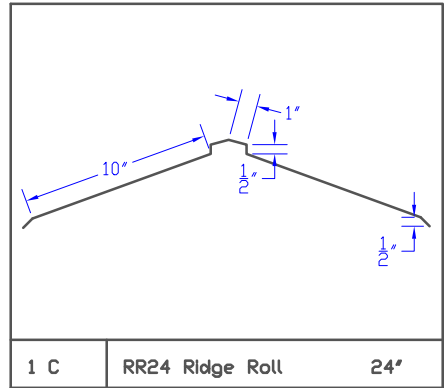

Westform

Westform

Westform

Westform

Westform

35 FC8 - 7 1/2' Facia Cover 10.625'

36 FC10 - 9 1/2' Facia Cover 12.625'

37 FR6 5 1/2' Ribbed Facia 8.625'

38 FR8 - 7 1/2' Ribbed Facia 10.625'

39 FR10 - 9 1/2' Ribbed Facia 12.625'

40 Eave Flashing 9'

41 RT1 - Roof Transition 1 12'

42 RT2 - Roof Transition 2 12'

43

Westform

Westform