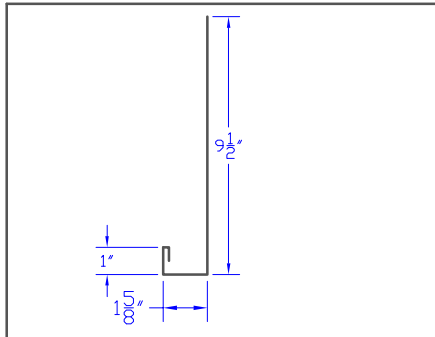

Westform

Westform

Westform

Westform

Westform

35 FC8 - 7 1/2' Facia Cover 10.625'

36 FC10 - 9 1/2' Facia Cover 12.625'

37 FR6 5 1/2' Ribbed Facia 8.625'

38 FR8 - 7 1/2' Ribbed Facia 10.625'

39 FR10 - 9 1/2' Ribbed Facia 12.625'

40 Eave Flashing 9'

41 RT1 - Roof Transition 1 12'

42 RT2 - Roof Transition 2 12'

43

Westform

Westform

55 Dekk-Tile 2 C Channel 6.125"

56 Dekk-Tile Valley 36"

57 Dekk - Tile Gable Trim 9"

58 Dekk - Tile Eave 6"

59 Dekk - Tile End Wall 9"

60 Dekk - Tile Side Wall 9"

61

62