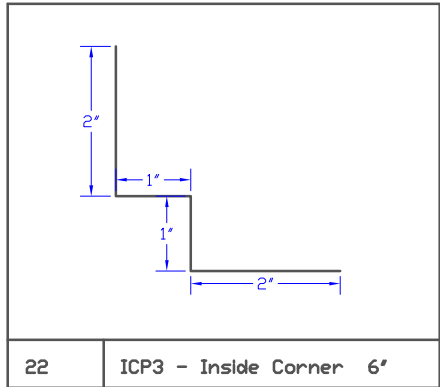

Westform

Westform

Westform

Westform

Westform

35 FC8 - 7 1/2' Facia Cover 10.625'

36 FC10 - 9 1/2' Facia Cover 12.625'

37 FR6 5 1/2' Ribbed Facia 8.625'

38 FR8 - 7 1/2' Ribbed Facia 10.625'

39 FR10 - 9 1/2' Ribbed Facia 12.625'

40 Eave Flashing 9'

41 RT1 - Roof Transition 1 12'

42 RT2 - Roof Transition 2 12'

43

Westform

Westform