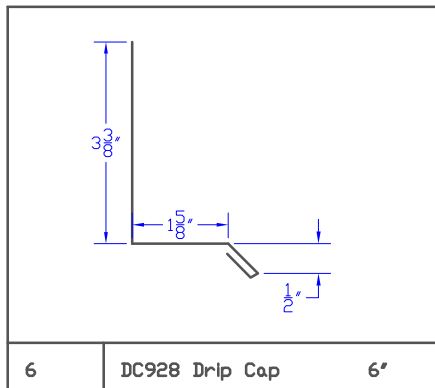

Westform

Westform

Westform

Westform

Westform

35 FC8 - 7 1/2' Facia Cover 10.625'

36 FC10 - 9 1/2' Facia Cover 12.625'

37 FR6 5 1/2' Ribbed Facia 8.625'

38 FR8 - 7 1/2' Ribbed Facia 10.625'

39 FR10 - 9 1/2' Ribbed Facia 12.625'

40 Eave Flashing 9'

41 RT1 - Roof Transition 1 12'

42 RT2 - Roof Transition 2 12'

43

Westform

Westform

55 Dekk-Tile 2 C Channel 6.125"

56 Dekk-Tile Valley 36"

57 Dekk - Tile Gable Trim 9"

58 Dekk - Tile Eave 6"

59 Dekk - Tile End Wall 9"

60 Dekk - Tile Side Wall 9"

61

62