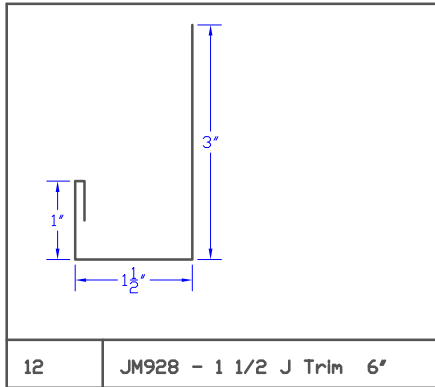

Westform

Westform

Westform

Westform

Westform

35 FC8 - 7 1/2' Facia Cover 10.625'

36 FC10 - 9 1/2' Facia Cover 12.625'

37 FR6 5 1/2' Ribbed Facia 8.625'

38 FR8 - 7 1/2' Ribbed Facia 10.625'

39 FR10 - 9 1/2' Ribbed Facia 12.625'

40 Eave Flashing 9'

41 RT1 - Roof Transition 1 12'

42 RT2 - Roof Transition 2 12'

43

Westform

Westform