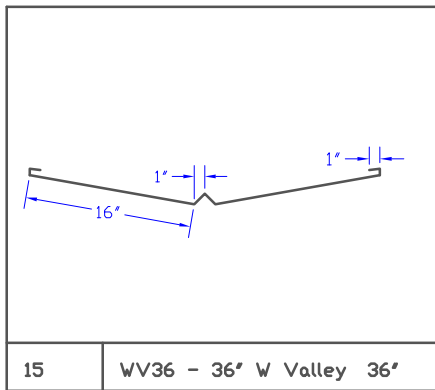

Westform

Westform

Westform

Westform

Westform

35 FC8 - 7 1/2' Facia Cover 10.625'

36 FC10 - 9 1/2' Facia Cover 12.625'

37 FR6 5 1/2' Ribbed Facia 8.625'

38 FR8 - 7 1/2' Ribbed Facia 10.625'

39 FR10 - 9 1/2' Ribbed Facia 12.625'

40 Eave Flashing 9'

41 RT1 - Roof Transition 1 12'

42 RT2 - Roof Transition 2 12'

43

Westform

Westform

55 Dekk-Tile 2 C Channel 6.125"

56 Dekk-Tile Valley 36"

57 Dekk - Tile Gable Trim 9"

58 Dekk - Tile Eave 6"

59 Dekk - Tile End Wall 9"

60 Dekk - Tile Side Wall 9"

61

62