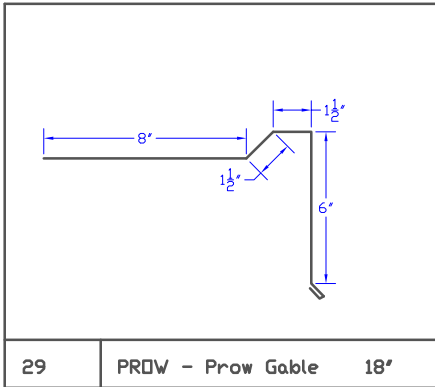

Westform

Westform

Westform

Westform

Westform

35 FC8 - 7 1/2' Facia Cover 10.625'

36 FC10 - 9 1/2' Facia Cover 12.625'

37 FR6 5 1/2' Ribbed Facia 8.625'

38 FR8 - 7 1/2' Ribbed Facia 10.625'

39 FR10 - 9 1/2' Ribbed Facia 12.625'

40 Eave Flashing 9'

41 RT1 - Roof Transition 1 12'

42 RT2 - Roof Transition 2 12'

43

Westform

Westform

55 Dekk-Tile 2 C Channel 6.125"

56 Dekk-Tile Valley 36"

57 Dekk - Tile Gable Trim 9"

58 Dekk - Tile Eave 6"

59 Dekk - Tile End Wall 9"

60 Dekk - Tile Side Wall 9"

61

62