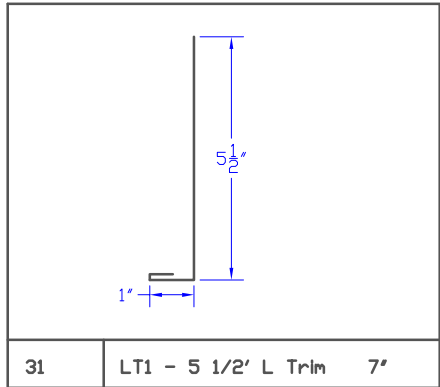

Westform

Westform

Westform

Westform

Westform

35 FC8 - 7 1/2' Facia Cover 10.625'

36 FC10 - 9 1/2' Facia Cover 12.625'

37 FR6 5 1/2' Ribbed Facia 8.625'

38 FR8 - 7 1/2' Ribbed Facia 10.625'

39 FR10 - 9 1/2' Ribbed Facia 12.625'

40 Eave Flashing 9'

41 RT1 - Roof Transition 1 12'

42 RT2 - Roof Transition 2 12'

43

Westform

Westform