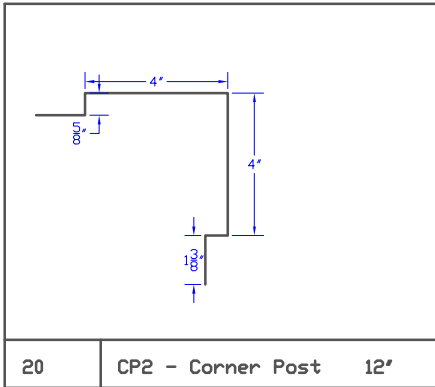

Westform

Westform

Westform

Westform

Westform

35 FC8 - 7 1/2' Facia Cover 10.625'

36 FC10 - 9 1/2' Facia Cover 12.625'

37 FR6 5 1/2' Ribbed Facia 8.625'

38 FR8 - 7 1/2' Ribbed Facia 10.625'

39 FR10 - 9 1/2' Ribbed Facia 12.625'

40 Eave Flashing 9'

41 RT1 - Roof Transition 1 12'

42 RT2 - Roof Transition 2 12'

43

Westform

Westform