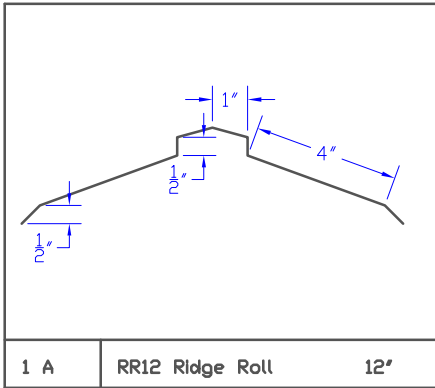

Westform

Westform

Westform

Westform

Westform

35 FC8 - 7 1/2' Facia Cover 10.625'

36 FC10 - 9 1/2' Facia Cover 12.625'

37 FR6 5 1/2' Ribbed Facia 8.625'

38 FR8 - 7 1/2' Ribbed Facia 10.625'

39 FR10 - 9 1/2' Ribbed Facia 12.625'

40 Eave Flashing 9'

41 RT1 - Roof Transition 1 12'

42 RT2 - Roof Transition 2 12'

43

Westform

Westform