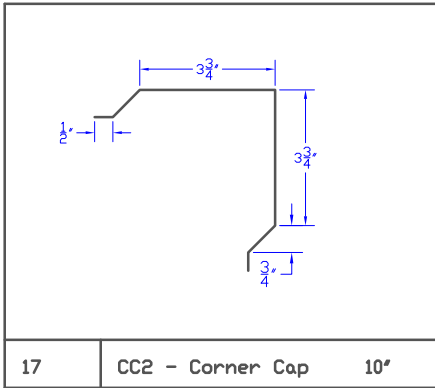

Westform

Westform

Westform

Westform

Westform

35 FC8 - 7 1/2' Facia Cover 10.625'

36 FC10 - 9 1/2' Facia Cover 12.625'

37 FR6 5 1/2' Ribbed Facia 8.625'

38 FR8 - 7 1/2' Ribbed Facia 10.625'

39 FR10 - 9 1/2' Ribbed Facia 12.625'

40 Eave Flashing 9'

41 RT1 - Roof Transition 1 12'

42 RT2 - Roof Transition 2 12'

43

Westform

Westform