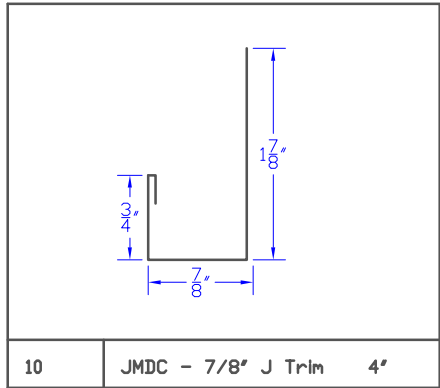

Westform

Westform

Westform

Westform

Westform

35 FC8 - 7 1/2' Facia Cover 10.625'

36 FC10 - 9 1/2' Facia Cover 12.625'

37 FR6 5 1/2' Ribbed Facia 8.625'

38 FR8 - 7 1/2' Ribbed Facia 10.625'

39 FR10 - 9 1/2' Ribbed Facia 12.625'

40 Eave Flashing 9'

41 RT1 - Roof Transition 1 12'

42 RT2 - Roof Transition 2 12'

43

Westform

Westform