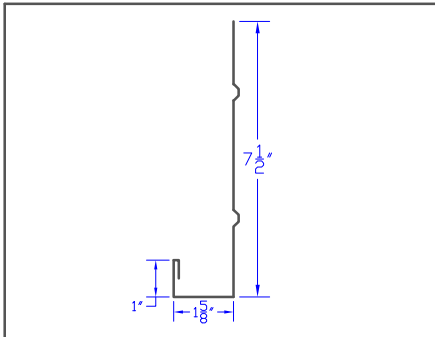

Westform

Westform

Westform

Westform

Westform

35 FC8 - 7 1/2' Facia Cover 10.625'

36 FC10 - 9 1/2' Facia Cover 12.625'

37 FR6 5 1/2' Ribbed Facia 8.625'

38 FR8 - 7 1/2' Ribbed Facia 10.625'

39 FR10 - 9 1/2' Ribbed Facia 12.625'

40 Eave Flashing 9'

41 RT1 - Roof Transition 1 12'

42 RT2 - Roof Transition 2 12'

43

Westform

Westform

55 Dekk-Tile 2 C Channel 6.125"

56 Dekk-Tile Valley 36"

57 Dekk - Tile Gable Trim 9"

58 Dekk - Tile Eave 6"

59 Dekk - Tile End Wall 9"

60 Dekk - Tile Side Wall 9"

61

62