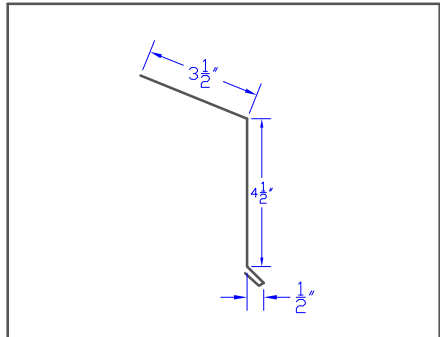

Westform

Westform

Westform

Westform

Westform

35 FC8 - 7 1/2' Facia Cover 10.625'

36 FC10 - 9 1/2' Facia Cover 12.625'

37 FR6 5 1/2' Ribbed Facia 8.625'

38 FR8 - 7 1/2' Ribbed Facia 10.625'

39 FR10 - 9 1/2' Ribbed Facia 12.625'

40 Eave Flashing 9'

41 RT1 - Roof Transition 1 12'

42 RT2 - Roof Transition 2 12'

43

Westform

Westform

55 Dekk-Tile 2 C Channel 6.125"

56 Dekk-Tile Valley 36"

57 Dekk - Tile Gable Trim 9"

58 Dekk - Tile Eave 6"

59 Dekk - Tile End Wall 9"

60 Dekk - Tile Side Wall 9"

61

62