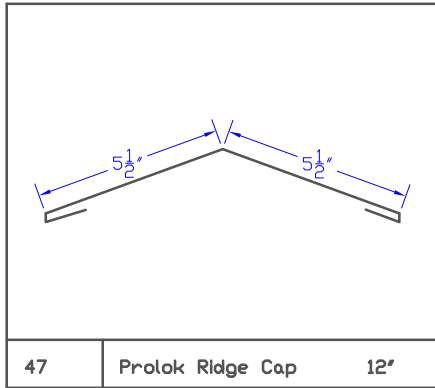

38 FR8 - 7 1/2' Ribbed Facia 10.625'

39 FR10 - 9 1/2' Ribbed Facia 12.625'

40 Eave Flashing 9'

41 RT1 - Roof Transition 1 12'

42 RT2 - Roof Transition 2 12'

43

Westform

Westform

55 Dekk-Tile 2 C Channel 6.125"

56 Dekk-Tile Valley 36"

57 Dekk - Tile Gable Trim 9"

58 Dekk - Tile Eave 6"

59 Dekk - Tile End Wall 9"

60 Dekk - Tile Side Wall 9"

61

62