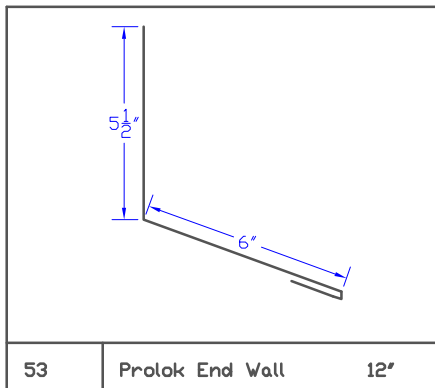

38 FR8 - 7 1/2' Ribbed Facia 10.625'

39 FR10 - 9 1/2' Ribbed Facia 12.625'

40 Eave Flashing 9'

41 RT1 - Roof Transition 1 12'

42 RT2 - Roof Transition 2 12'

43

Westform

Westform

55 Dekk-Tile 2 C Channel 6.125"

56 Dekk-Tile Valley 36"

57 Dekk - Tile Gable Trim 9"

58 Dekk - Tile Eave 6"

59 Dekk - Tile End Wall 9"

60 Dekk - Tile Side Wall 9"

61

62