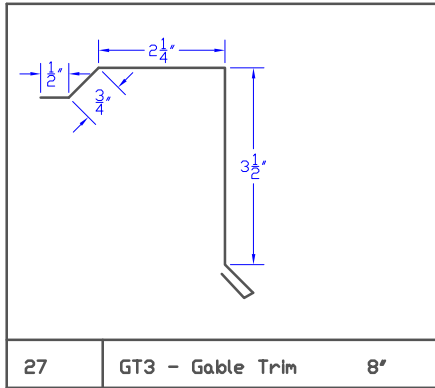

Westform

Westform

Westform

Westform

Westform

35 FC8 - 7 1/2' Facia Cover 10.625'

36 FC10 - 9 1/2' Facia Cover 12.625'

37 FR6 5 1/2' Ribbed Facia 8.625'

38 FR8 - 7 1/2' Ribbed Facia 10.625'

39 FR10 - 9 1/2' Ribbed Facia 12.625'

40 Eave Flashing 9'

41 RT1 - Roof Transition 1 12'

42 RT2 - Roof Transition 2 12'

43

Westform

Westform