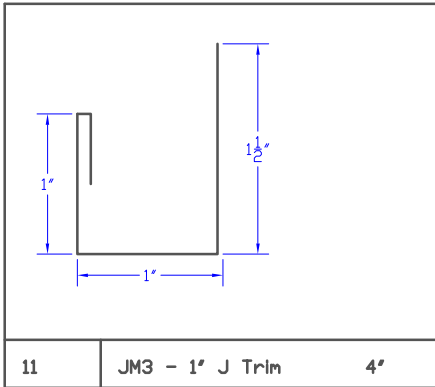

Westform

Westform

Westform

Westform

Westform

35 FC8 - 7 1/2' Facia Cover 10.625'

36 FC10 - 9 1/2' Facia Cover 12.625'

37 FR6 5 1/2' Ribbed Facia 8.625'

38 FR8 - 7 1/2' Ribbed Facia 10.625'

39 FR10 - 9 1/2' Ribbed Facia 12.625'

40 Eave Flashing 9'

41 RT1 - Roof Transition 1 12'

42 RT2 - Roof Transition 2 12'

43

Westform

Westform