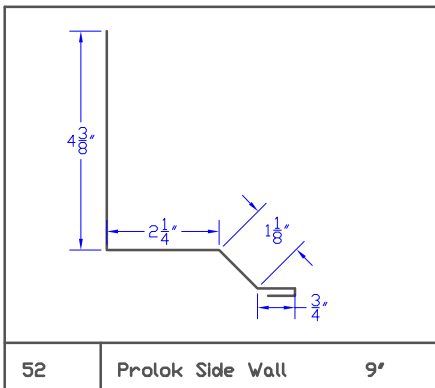

38 FR8 - 7 1/2' Ribbed Facia 10.625'

39 FR10 - 9 1/2' Ribbed Facia 12.625'

40 Eave Flashing 9'

41 RT1 - Roof Transition 1 12'

42 RT2 - Roof Transition 2 12'

43

Westform

Westform

55 Dekk-Tile 2 C Channel 6.125"

56 Dekk-Tile Valley 36"

57 Dekk - Tile Gable Trim 9"

58 Dekk - Tile Eave 6"

59 Dekk - Tile End Wall 9"

60 Dekk - Tile Side Wall 9"

61

62