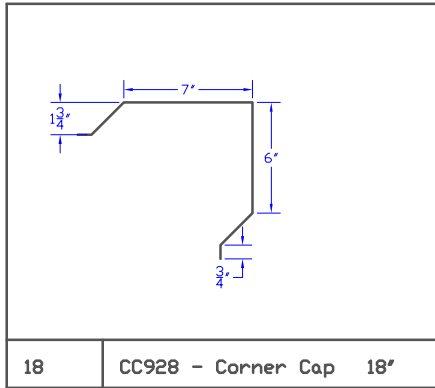

Westform

Westform

Westform

Westform

Westform

35 FC8 - 7 1/2' Facia Cover 10.625'

36 FC10 - 9 1/2' Facia Cover 12.625'

37 FR6 5 1/2' Ribbed Facia 8.625'

38 FR8 - 7 1/2' Ribbed Facia 10.625'

39 FR10 - 9 1/2' Ribbed Facia 12.625'

40 Eave Flashing 9'

41 RT1 - Roof Transition 1 12'

42 RT2 - Roof Transition 2 12'

43

Westform

Westform

55 Dekk-Tile 2 C Channel 6.125"

56 Dekk-Tile Valley 36"

57 Dekk - Tile Gable Trim 9"

58 Dekk - Tile Eave 6"

59 Dekk - Tile End Wall 9"

60 Dekk - Tile Side Wall 9"

61

62