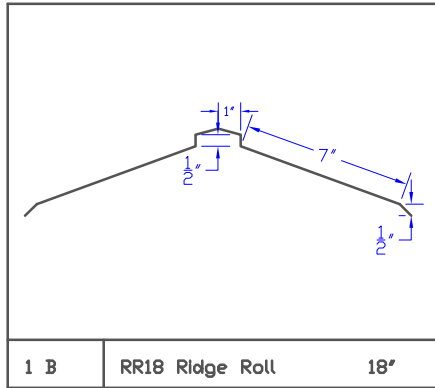

Westform

Westform

Westform

Westform

Westform

35 FC8 - 7 1/2' Facia Cover 10.625'

36 FC10 - 9 1/2' Facia Cover 12.625'

37 FR6 5 1/2' Ribbed Facia 8.625'

38 FR8 - 7 1/2' Ribbed Facia 10.625'

39 FR10 - 9 1/2' Ribbed Facia 12.625'

40 Eave Flashing 9'

41 RT1 - Roof Transition 1 12'

42 RT2 - Roof Transition 2 12'

43

Westform

Westform