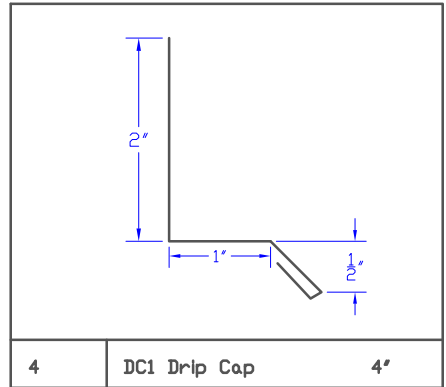

Westform

Westform

Westform

Westform

Westform

35 FC8 - 7 1/2' Facia Cover 10.625'

36 FC10 - 9 1/2' Facia Cover 12.625'

37 FR6 5 1/2' Ribbed Facia 8.625'

38 FR8 - 7 1/2' Ribbed Facia 10.625'

39 FR10 - 9 1/2' Ribbed Facia 12.625'

40 Eave Flashing 9'

41 RT1 - Roof Transition 1 12'

42 RT2 - Roof Transition 2 12'

43

Westform

Westform

55 Dekk-Tile 2 C Channel 6.125"

56 Dekk-Tile Valley 36"

57 Dekk - Tile Gable Trim 9"

58 Dekk - Tile Eave 6"

59 Dekk - Tile End Wall 9"

60 Dekk - Tile Side Wall 9"

61

62