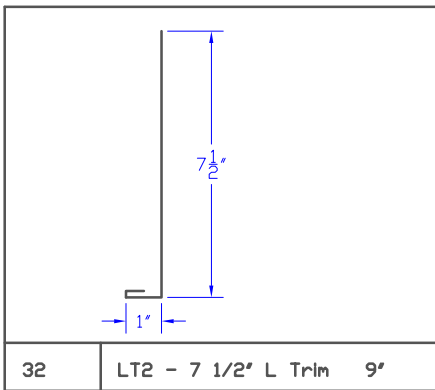

Westform

Westform

Westform

Westform

Westform

35 FC8 - 7 1/2' Facia Cover 10.625'

36 FC10 - 9 1/2' Facia Cover 12.625'

37 FR6 5 1/2' Ribbed Facia 8.625'

38 FR8 - 7 1/2' Ribbed Facia 10.625'

39 FR10 - 9 1/2' Ribbed Facia 12.625'

40 Eave Flashing 9'

41 RT1 - Roof Transition 1 12'

42 RT2 - Roof Transition 2 12'

43

Westform

Westform