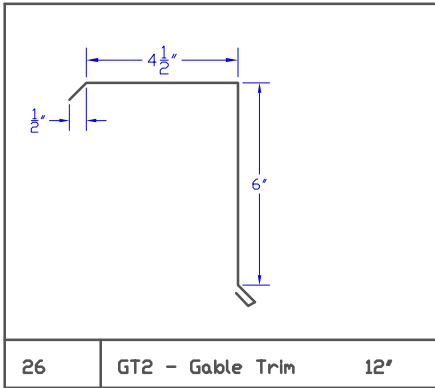

Westform

Westform

Westform

Westform

Westform

35 FC8 - 7 1/2' Facia Cover 10.625'

36 FC10 - 9 1/2' Facia Cover 12.625'

37 FR6 5 1/2' Ribbed Facia 8.625'

38 FR8 - 7 1/2' Ribbed Facia 10.625'

39 FR10 - 9 1/2' Ribbed Facia 12.625'

40 Eave Flashing 9'

41 RT1 - Roof Transition 1 12'

42 RT2 - Roof Transition 2 12'

43

Westform

Westform