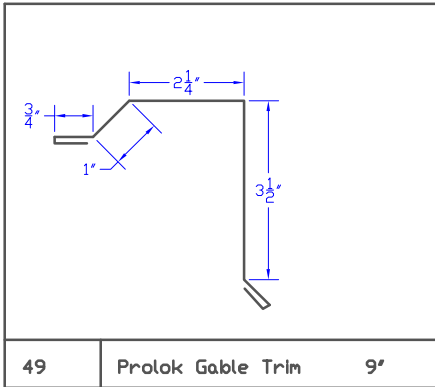

38 FR8 - 7 1/2' Ribbed Facia 10.625'

39 FR10 - 9 1/2' Ribbed Facia 12.625'

40 Eave Flashing 9'

41 RT1 - Roof Transition 1 12'

42 RT2 - Roof Transition 2 12'

43

Westform

Westform

55 Dekk-Tile 2 C Channel 6.125"

56 Dekk-Tile Valley 36"

57 Dekk - Tile Gable Trim 9"

58 Dekk - Tile Eave 6"

59 Dekk - Tile End Wall 9"

60 Dekk - Tile Side Wall 9"

61

62