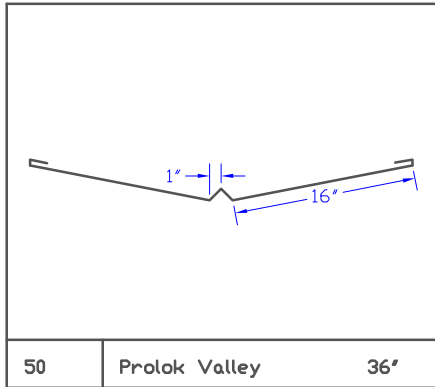

38 FR8 - 7 1/2' Ribbed Facia 10.625'

39 FR10 - 9 1/2' Ribbed Facia 12.625'

40 Eave Flashing 9'

41 RT1 - Roof Transition 1 12'

42 RT2 - Roof Transition 2 12'

43

Westform

Westform

55 Dekk-Tile 2 C Channel 6.125"

56 Dekk-Tile Valley 36"

57 Dekk - Tile Gable Trim 9"

58 Dekk - Tile Eave 6"

59 Dekk - Tile End Wall 9"

60 Dekk - Tile Side Wall 9"

61

62