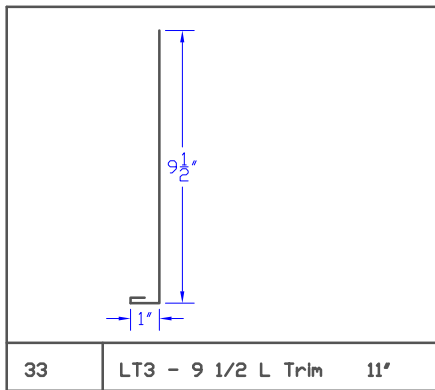

Westform

Westform

Westform

Westform

Westform

35 FC8 - 7 1/2' Facia Cover 10.625'

36 FC10 - 9 1/2' Facia Cover 12.625'

37 FR6 5 1/2' Ribbed Facia 8.625'

38 FR8 - 7 1/2' Ribbed Facia 10.625'

39 FR10 - 9 1/2' Ribbed Facia 12.625'

40 Eave Flashing 9'

41 RT1 - Roof Transition 1 12'

42 RT2 - Roof Transition 2 12'

43

Westform

Westform